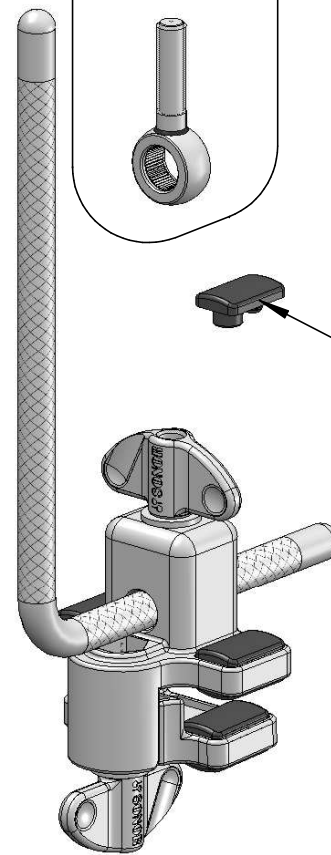

14502401
MH-BDPA
Bass Drum Percussion Adapter

145 990 34

145 990 41

145 990 40 (VE 2)

145 990 42