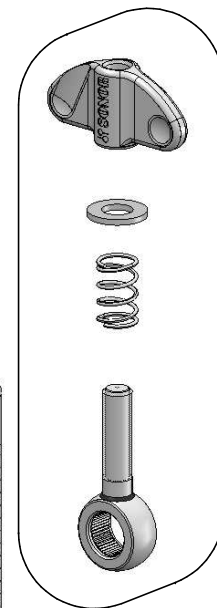

14502401
MH-BDPA
Bass Drum Percussion Adapter

145 990 34

145 990 41

145 990 40 (VE 2)

145 990 42