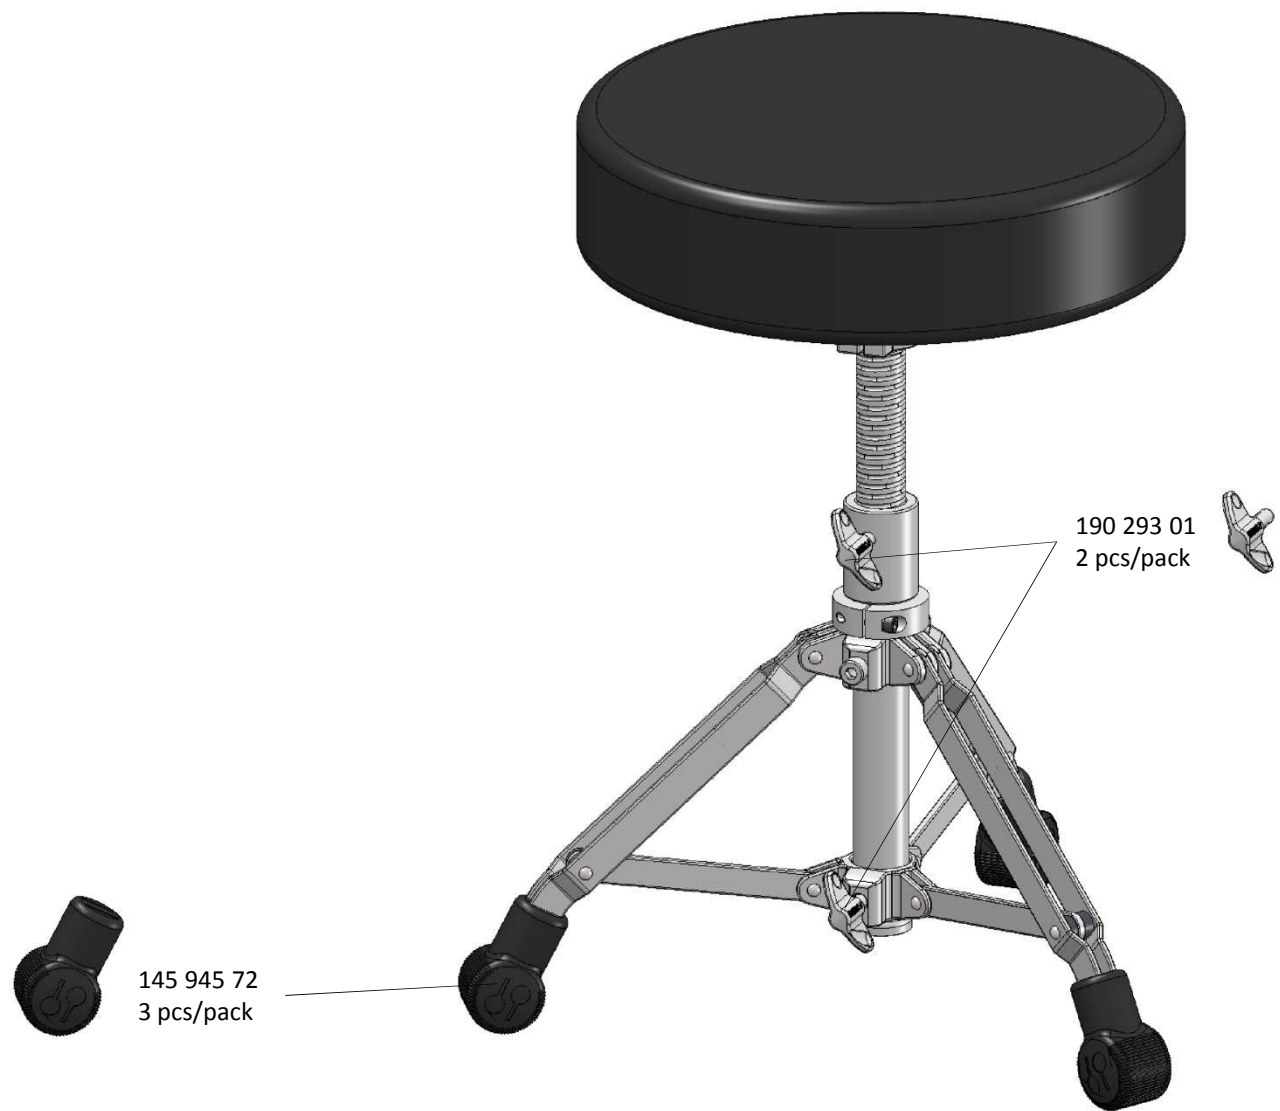

DT XS 2000 - 145 255 01

adjustable height range: 390-560 mm

190 293 01
2 pcs/pack

145 945 72
3 pcs/pack