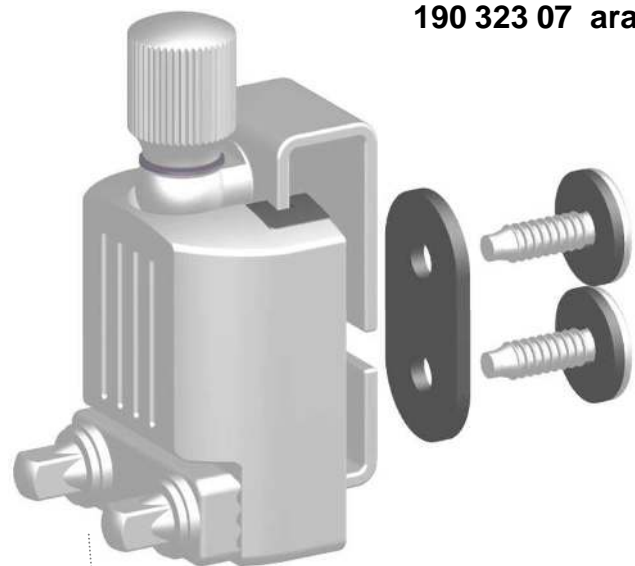

Badge / Logo, gold No. 190 344 05

(incl. 4 pcs screw M3x7 and 4 pcs screw M3x10)

Badge / Logo, aranja No. 190 344 07

(incl. 4 pcs screw M3x7 and 4 pcs screw M3x10)

Snare Butt complete

- 190 323 01 chrome
- 190 323 05 gold
- 190 323 07 aranja