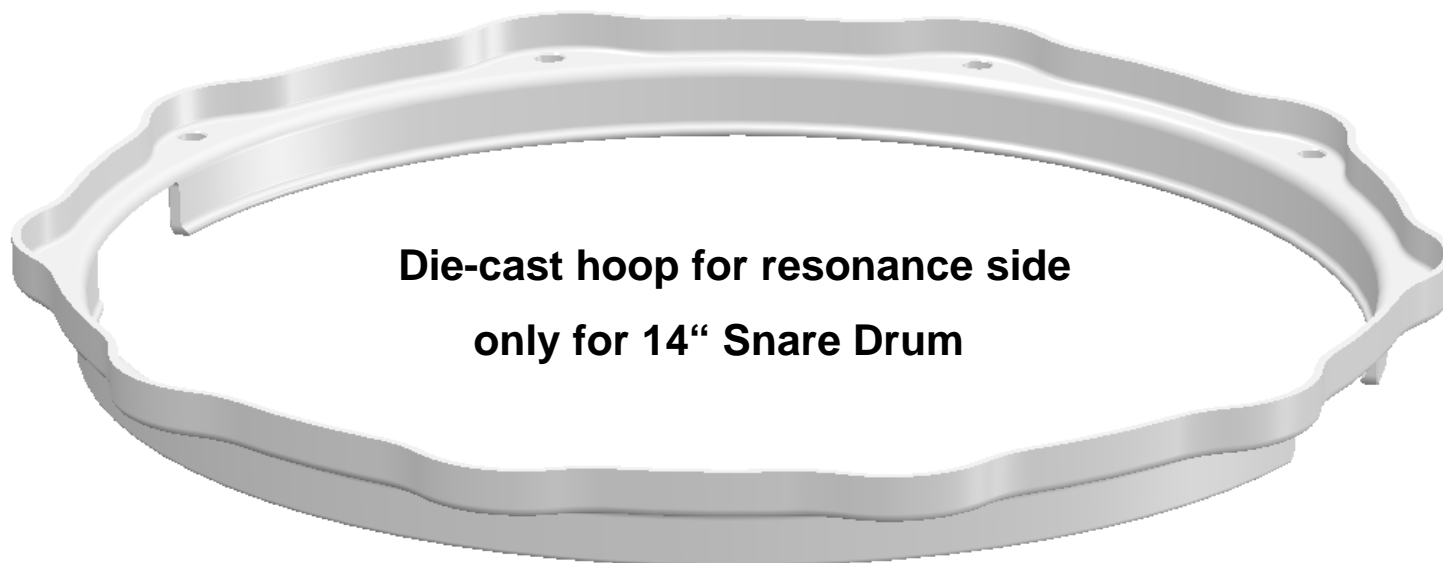

190 003 07 aranja

**Die-cast hoop for batter side
only for 14" Snare Drum**

190 479 01 chrome

190 479 05 gold

190 479 07 aranja

**Die-cast hoop for resonance side
only for 14" Snare Drum**