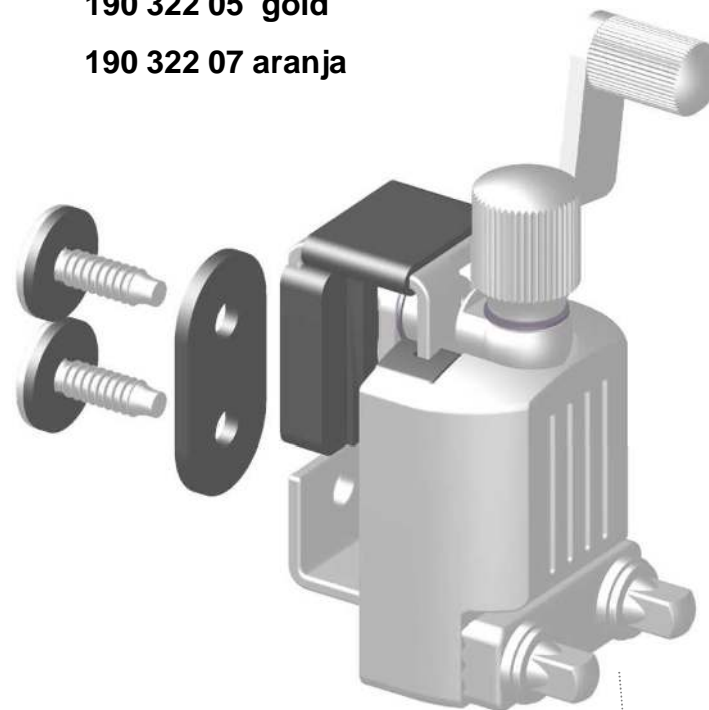

for Vintage shell
for Thin shell
for Medium shell
for Acrylic shell

190 270 01
Torx – screw
ø5x16
20 pcs / pack

for Heavy shell

Badge / Logo, chrome No. 190 344 01

(incl. 4 pcs screw M3x7 and 4 pcs screw M3x10)

Badge / Logo, gold No. 190 344 05

(incl. 4 pcs screw M3x7 and 4 pcs screw M3x10)

Badge / Logo, aranja No. 190 344 07

(incl. 4 pcs screw M3x7 and 4 pcs screw M3x10)

Snare Butt complete

- 190 323 01 chrome
- 190 323 05 gold
- 190 323 07 aranja

- 190 276 01 chrome
- 190 276 05 gold
- 190 276 07 aranja

- 190 270 01
- Torx – screw
- ø5x16
- 20 pcs / pack

Snare Strainer complete

- 190 322 01 chrome
- 190 322 05 gold
- 190 322 07 aranja

- 190 276 01 chrome
- 190 276 05 gold
- 190 276 07 aranja