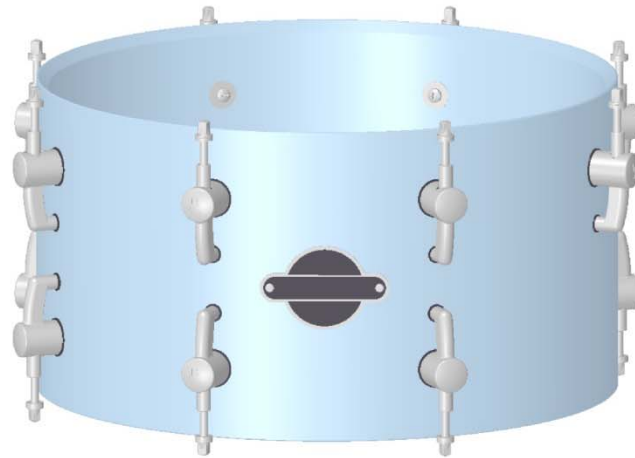

# SONOR® Select Force Series Snare Drums

SEF 11 1307 SDW 13"

2x 8 lugs

190 120 01  
(13" Steel hoop)

145 947 84

No replacement,  
please ask your  
local dealer

145 948 22

190 276 01

145 948 17

145 948 14

190 276 01

145 947 91

No replacement,  
please ask your  
local dealer

145 941 79  
(45mm)

190 121 01  
(13" Steel hoop)

145 903 17