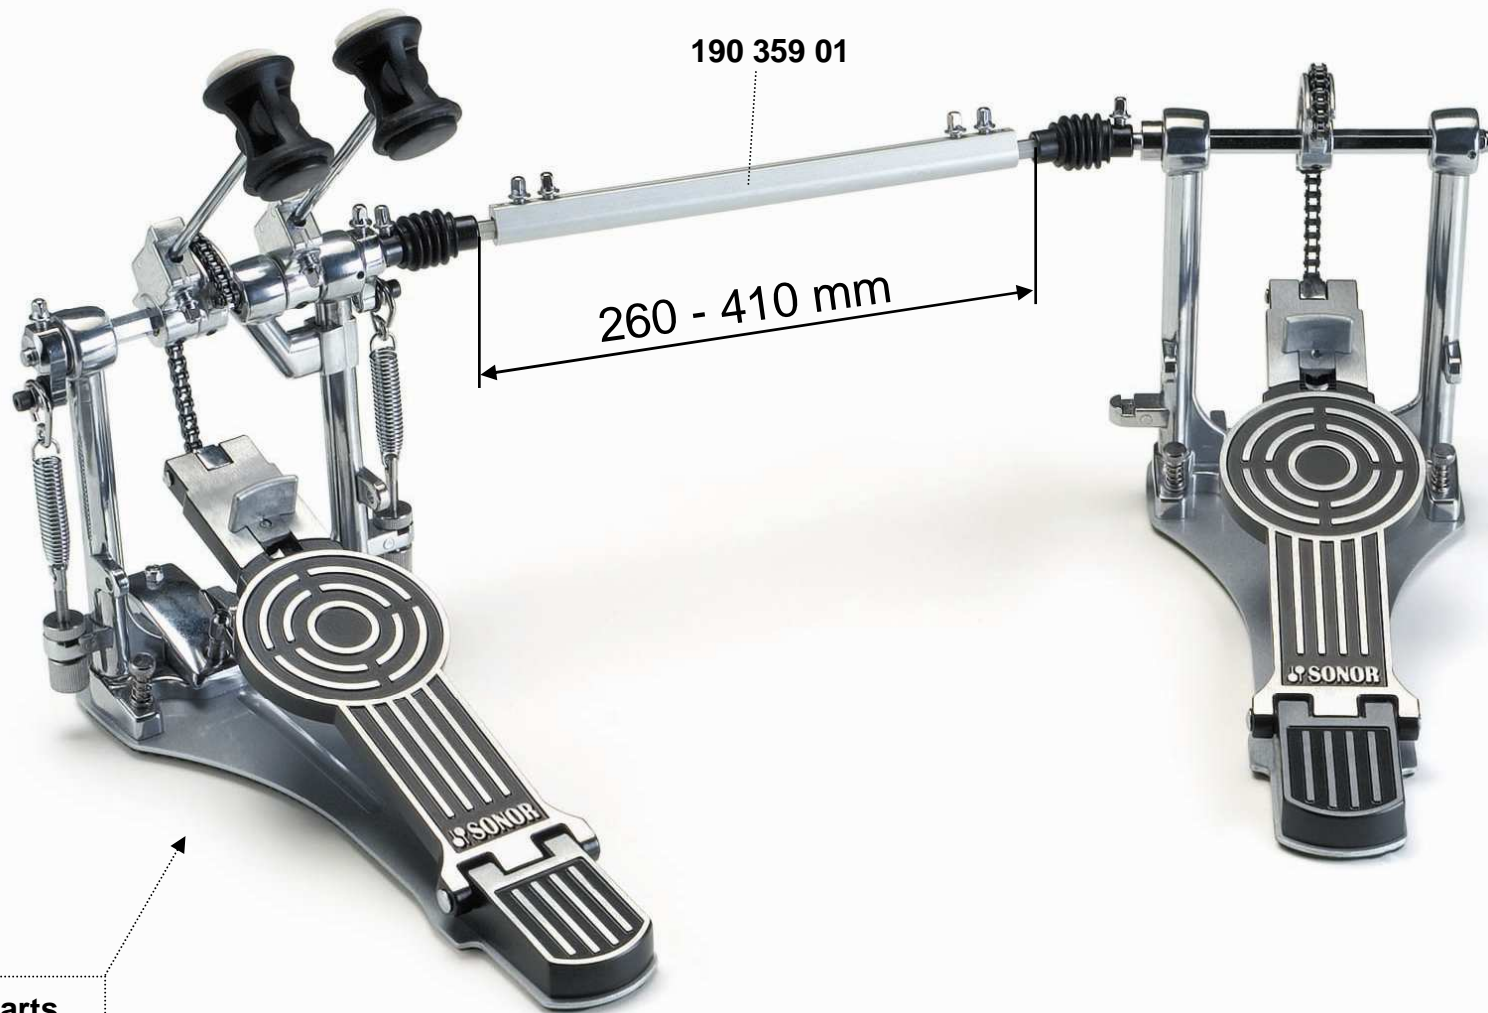

SONOR[®]

DP 472 L
145 112 01

spare - parts
please take a
look at
SP 473
145 113 01