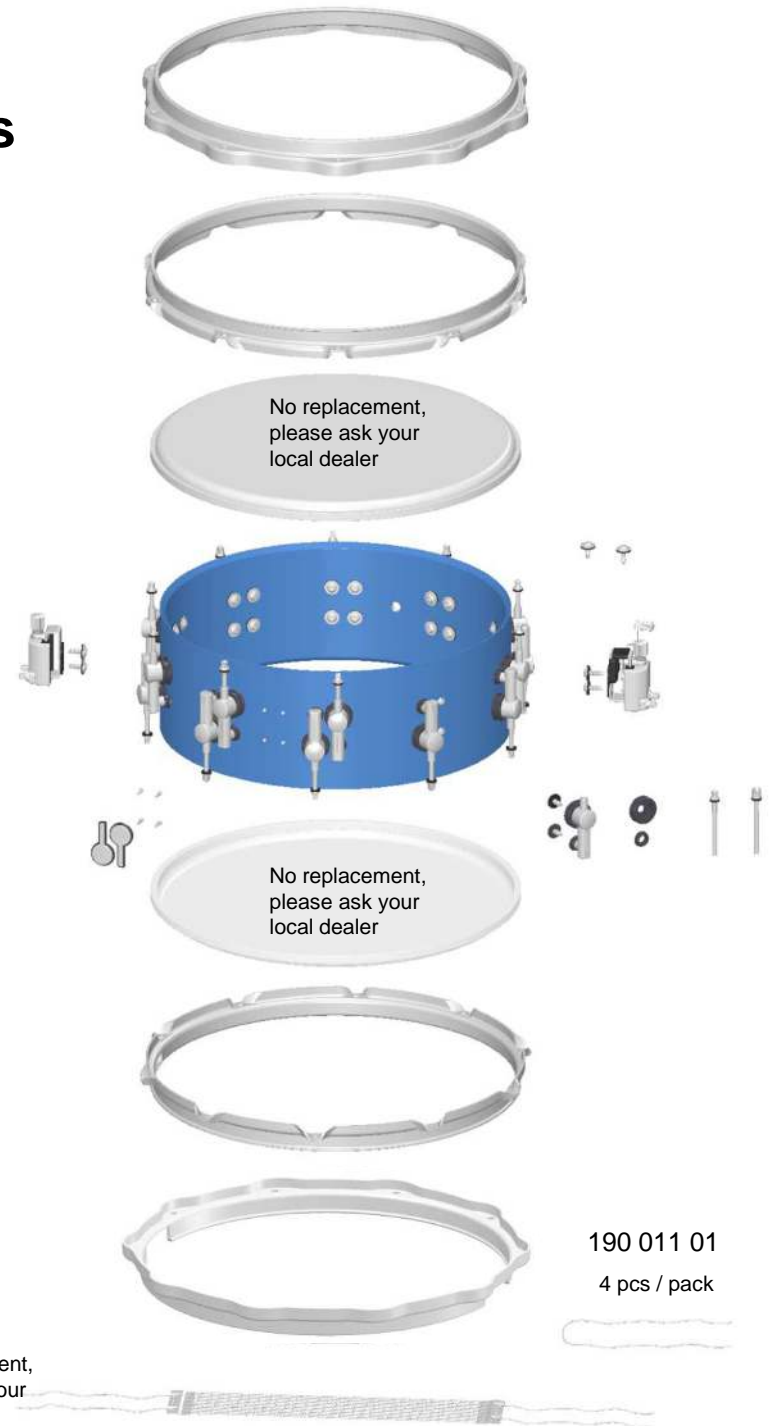

# SQ<sup>2</sup> Snare Drums with Single - Lugs

SQ<sup>2</sup> Snare Drums  
with steel hoop

SQ<sup>2</sup> Snare Drum  
with die - cast hoop  
only for 14"

## Lug complete

190 341 01 chrome

190 341 05 gold

190 341 07 aranja

190 342 01  
each 2 pcs / pack

190 269 01

Torx – screw

ø5x13

20 pcs / pack

for Vintage shell  
for Thin shell  
for Medium shell  
for Acrylic shell

190 270 01

Torx – screw

ø5x16

20 pcs / pack

for Heavy shell

Shell - Depth	No.	Length
x5" / x5 1/2"	190 335 01 chrome 190 335 05 gold 190 335 07 aranja	60mm
x6" / x6 1/2"	190 336 01 chrome 190 336 05 gold 190 336 07 aranja	70mm
x7" / x7 1/2" / x8"	190 255 01 chrome 190 255 05 gold 190 255 07 aranja	56mm

Square head screw

6 pcs / pack

Shell - Depth	No.	Length
x5" / x5 1/2"	190 376 01 chrome 190 376 05 gold 190 376 07 aranja	60mm
x6" / x6 1/2"	190 377 01 chrome 190 377 05 gold 190 377 07 aranja	70mm
x7" / x7 1/2" / x8"	190 343 01 chrome 190 343 05 gold 190 343 07 aranja	56mm