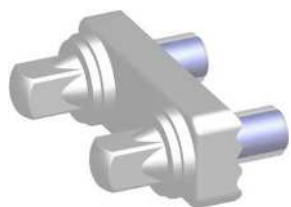

Square head screw

6 pcs / pack

Shell - Depth	No.	Length
x5" / x5 1/2"	190 376 01 chrome 190 376 05 gold 190 376 07 aranja	60mm
x6" / x6 1/2"	190 377 01 chrome 190 377 05 gold 190 377 07 aranja	70mm
x7" / x7 1/2" / x8"	190 343 01 chrome 190 343 05 gold 190 343 07 aranja	56mm

Slotted screw

6 pcs / pack

**Badge / Logo, chrome No. 190 344 01**

(incl. 4 pcs screw M3x7 and 4 pcs screw M3x10)

**Badge / Logo, gold No. 190 344 05**

(incl. 4 pcs screw M3x7 and 4 pcs screw M3x10)

**Badge / Logo, aranja No. 190 344 07**

(incl. 4 pcs screw M3x7 and 4 pcs screw M3x10)

## Snare Butt complete

- 190 323 01 chrome
- 190 323 05 gold
- 190 323 07 aranja

- 190 276 01 chrome
- 190 276 05 gold
- 190 276 07 aranja

- 190 270 01
- Torx – screw
- ø5x16
- 20 pcs / pack