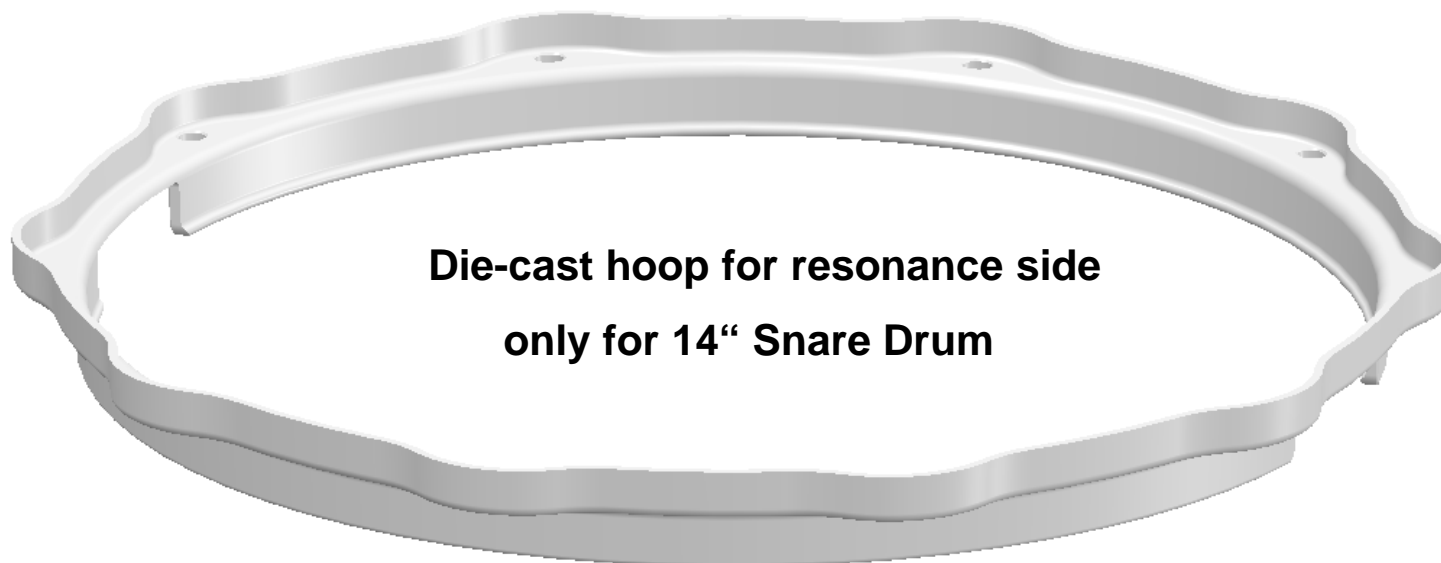

190 003 01 chrome

190 003 05 gold

190 003 07 aranja

**Die-cast hoop for batter side  
only for 14" Snare Drum**

190 479 01 chrome

190 479 05 gold

190 479 07 aranja

**Die-cast hoop for resonance side  
only for 14" Snare Drum**