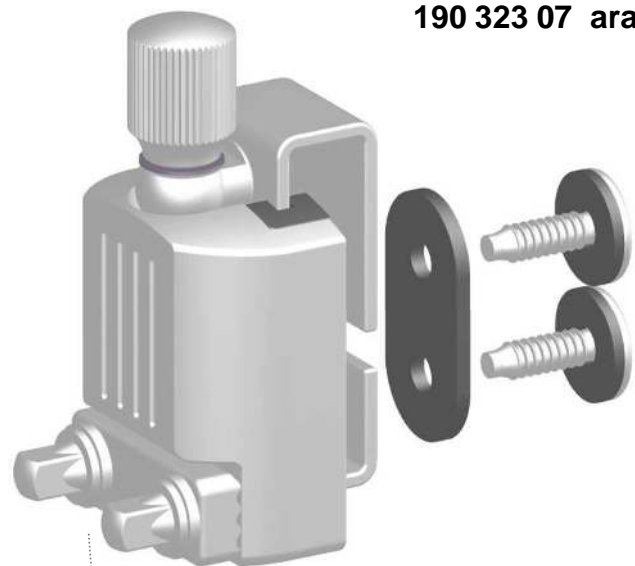

Snare Butt complete

- 190 323 01 chrome
- 190 323 05 gold
- 190 323 07 aranja

- 190 276 01 chrome
- 190 276 05 gold
- 190 276 07 aranja

- 190 270 01
- Torx – screw
- ø5x16
- 20 pcs / pack