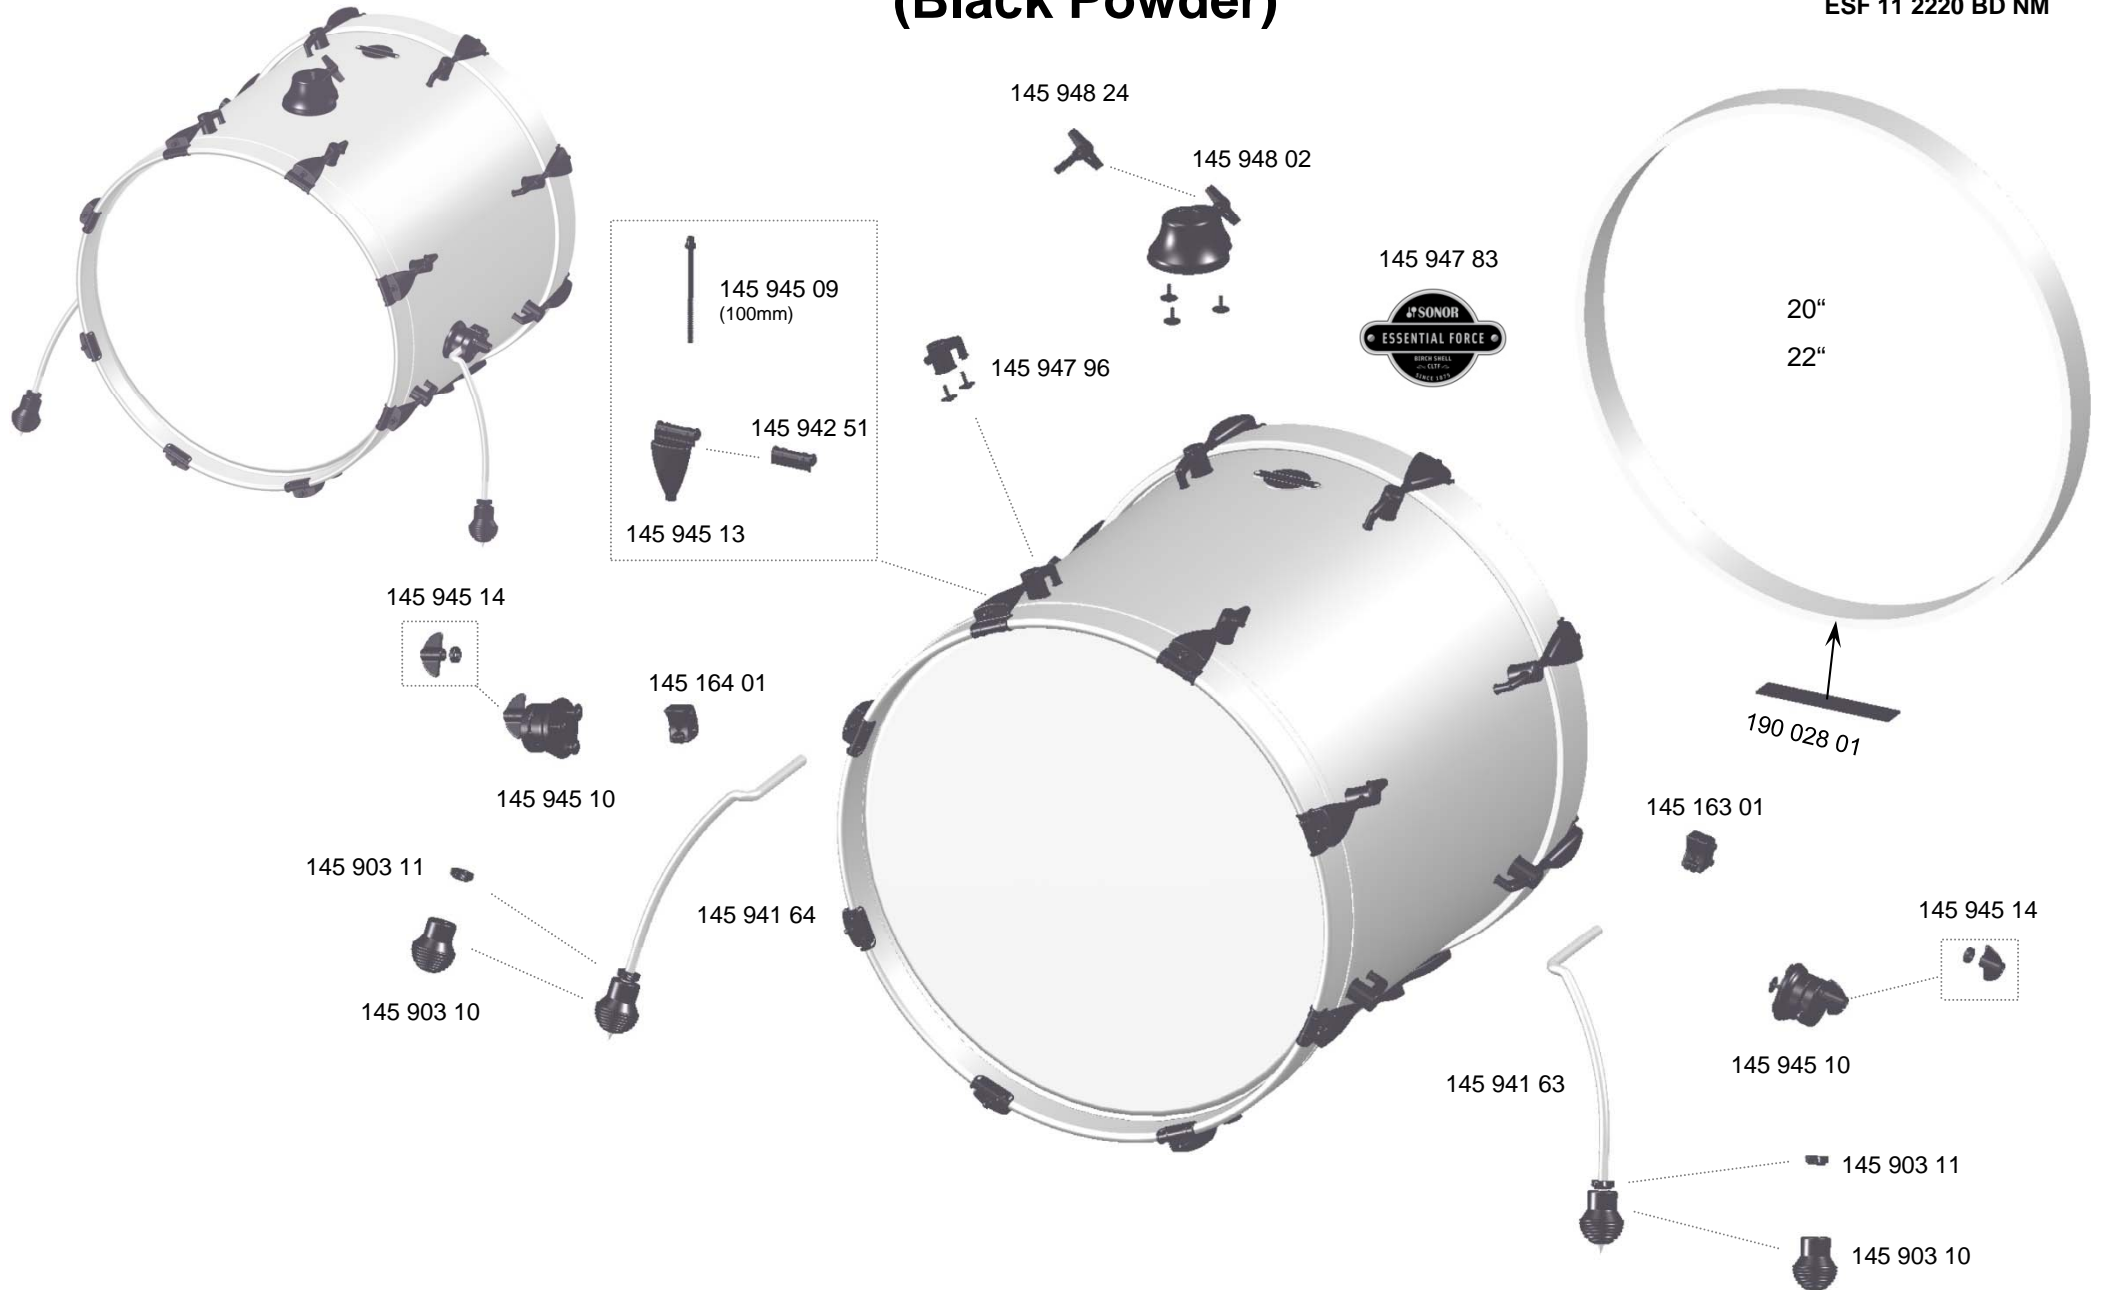

# Essential Force Series – Bass Drums (Black Powder)

ESF 11 2017 BD WM

ESF 11 2217 BD WM

ESF 11 2220 BD NM

# Essential Force Series – Bass Drums

145 940 70	20" BD Hoop	Piano Black 11234
145 940 71	20" BD Hoop	Blue Fade bright 11235
145 940 73	20" BD Hoop	Amber Fade bright 11236
145 940 74	20" BD Hoop	Amber Fade dark 11236
145 947 09	20" BD Hoop	Birch 11233
145 947 10	20" BD Hoop	Green Fade bright 13072
145 947 11	20" BD Hoop	Brown Fade bright 13073
145 940 76	22" BD Hoop	Piano Black 11234
145 940 77	22" BD Hoop	Blue Fade bright 11235
145 940 79	22" BD Hoop	Amber Fade bright 11236
145 940 80	22" BD Hoop	Amber Fade dark 11236
145 947 12	22" BD Hoop	Birch 11233
145 947 13	22" BD Hoop	Green Fade bright 13072
145 947 14	22" BD Hoop	Brown Fade bright 13073