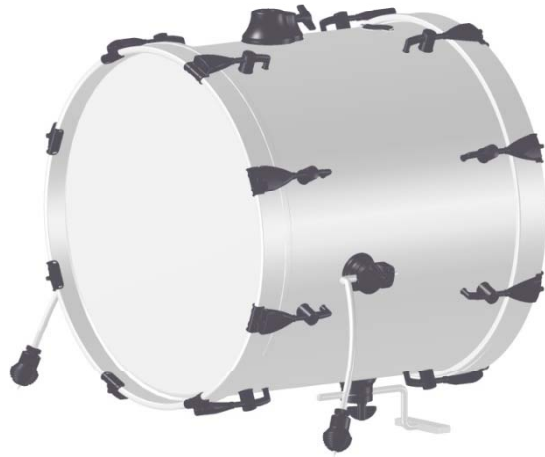

# Select Force Jungle Set - Bass Drum (Black Powder)

SEF 11 1616 BD WM

# Select Force Jungle Set - Bass Drum (Black Powder)

145 940 89	16" BD Hoop	Piano Black 11234
145 940 90	16" BD Hoop	Maple 11238
145 940 92	16" BD Hoop	Autumn Fade bright 11237
145 940 93	16" BD Hoop	Autumn Fade dark 11237
145 947 15	16" BD Hoop	Dark Forest Burst 13074
145 947 16	16" BD Hoop	Sunburst 13075