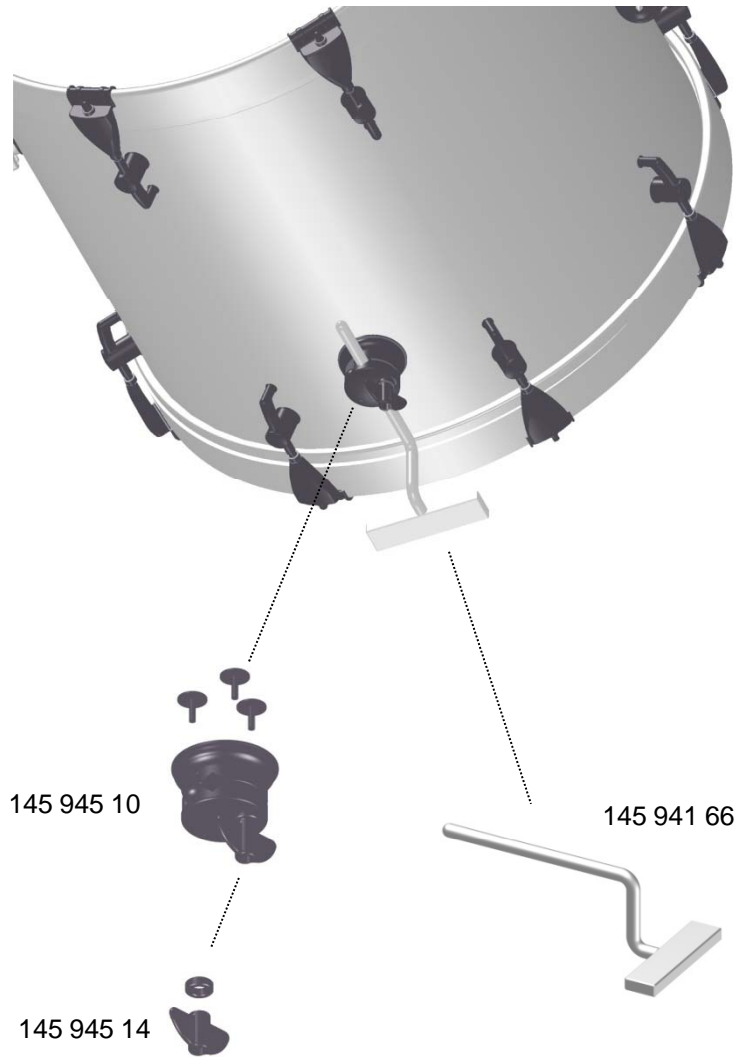

# Select Force Jungle Set - Bass Drum (Black Powder)

SEF 11 1616 BD WM

# Select Force Jungle Set - Bass Drum (Black Powder)

145 940 89	16" BD Hoop	Piano Black 11234
145 940 90	16" BD Hoop	Maple 11238
145 940 92	16" BD Hoop	Autumn Fade bright 11237
145 940 93	16" BD Hoop	Autumn Fade dark 11237
145 947 15	16" BD Hoop	Dark Forest Burst 13074
145 947 16	16" BD Hoop	Sunburst 13075