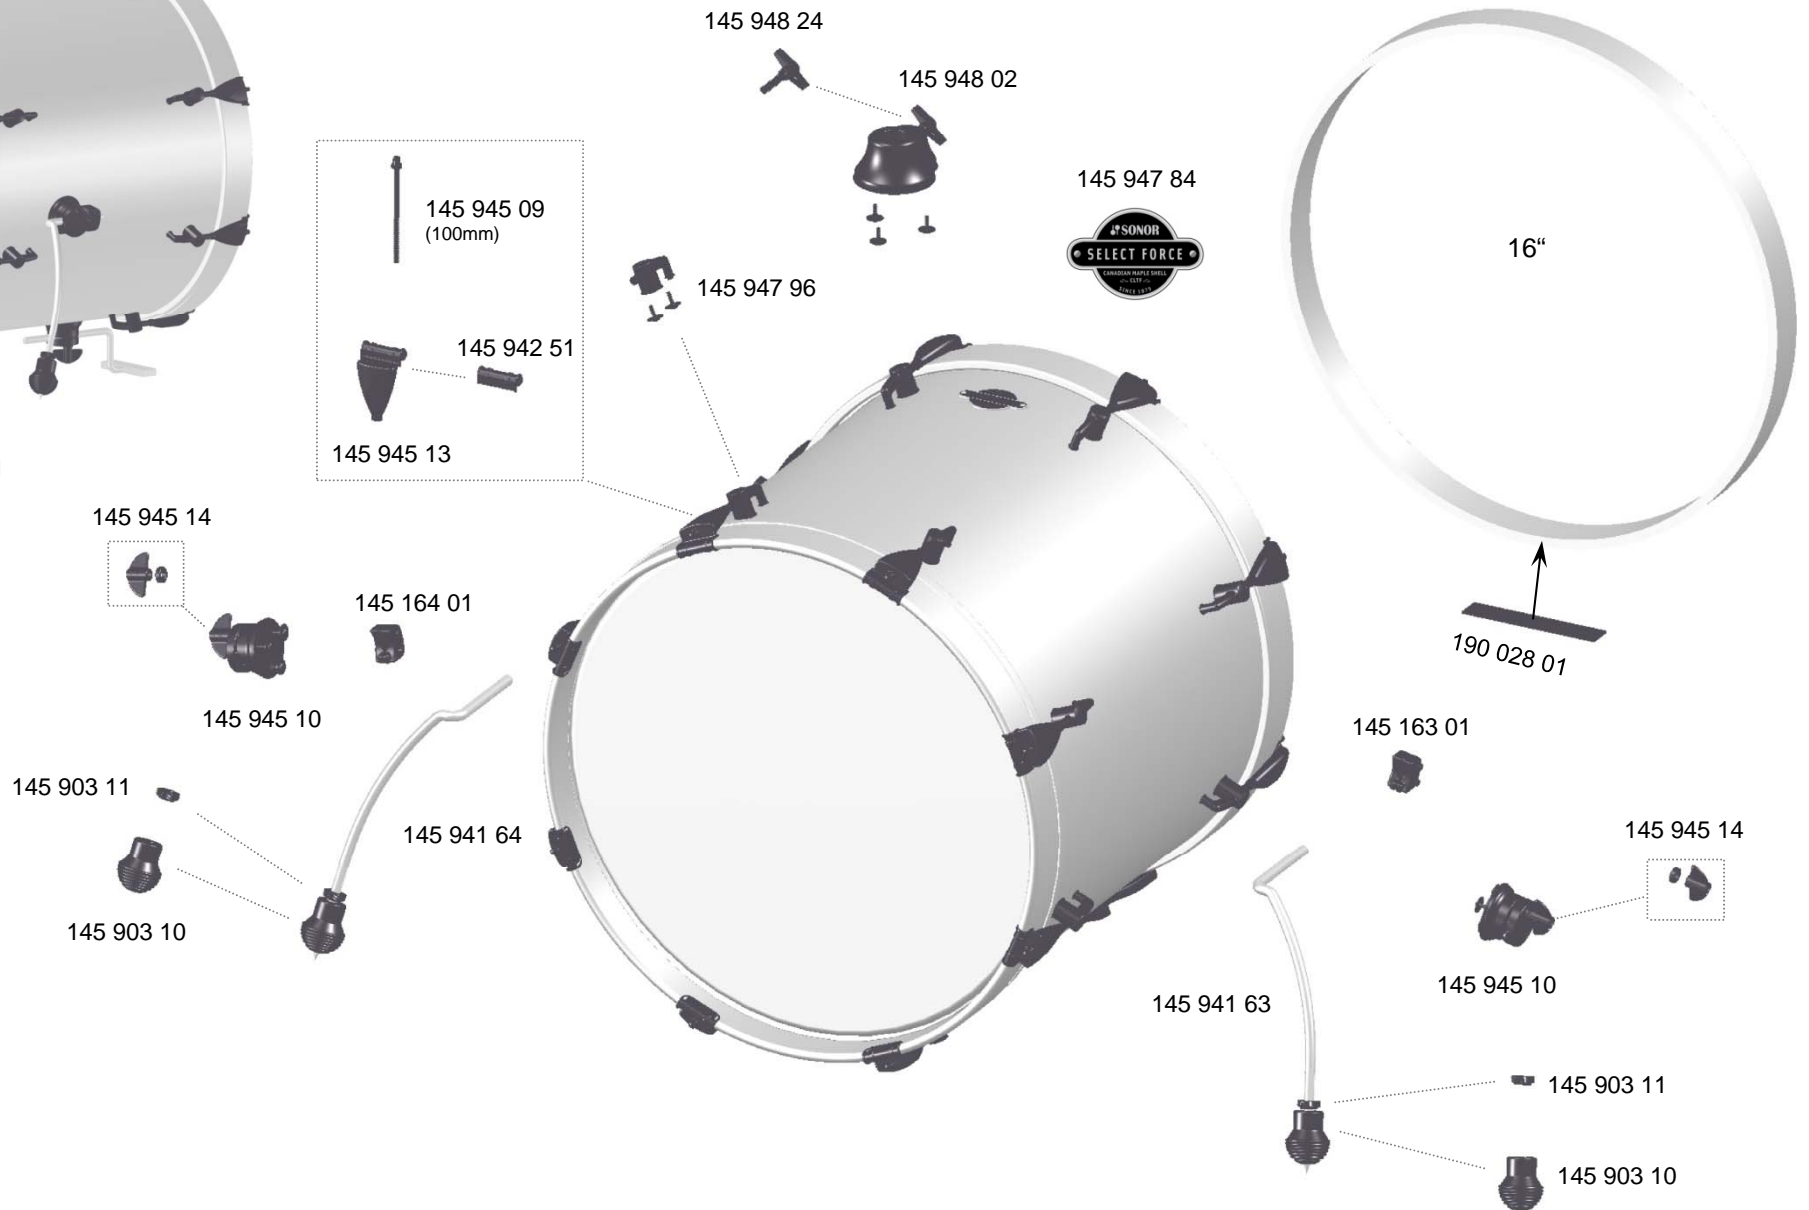

# Select Force Jungle Set - Bass Drum (Black Powder)

SEF 11 1616 BD WM

# Select Force Jungle Set - Bass Drum (Black Powder)

145 940 89	16" BD Hoop	Piano Black 11234
145 940 90	16" BD Hoop	Maple 11238
145 940 92	16" BD Hoop	Autumn Fade bright 11237
145 940 93	16" BD Hoop	Autumn Fade dark 11237
145 947 15	16" BD Hoop	Dark Forest Burst 13074
145 947 16	16" BD Hoop	Sunburst 13075