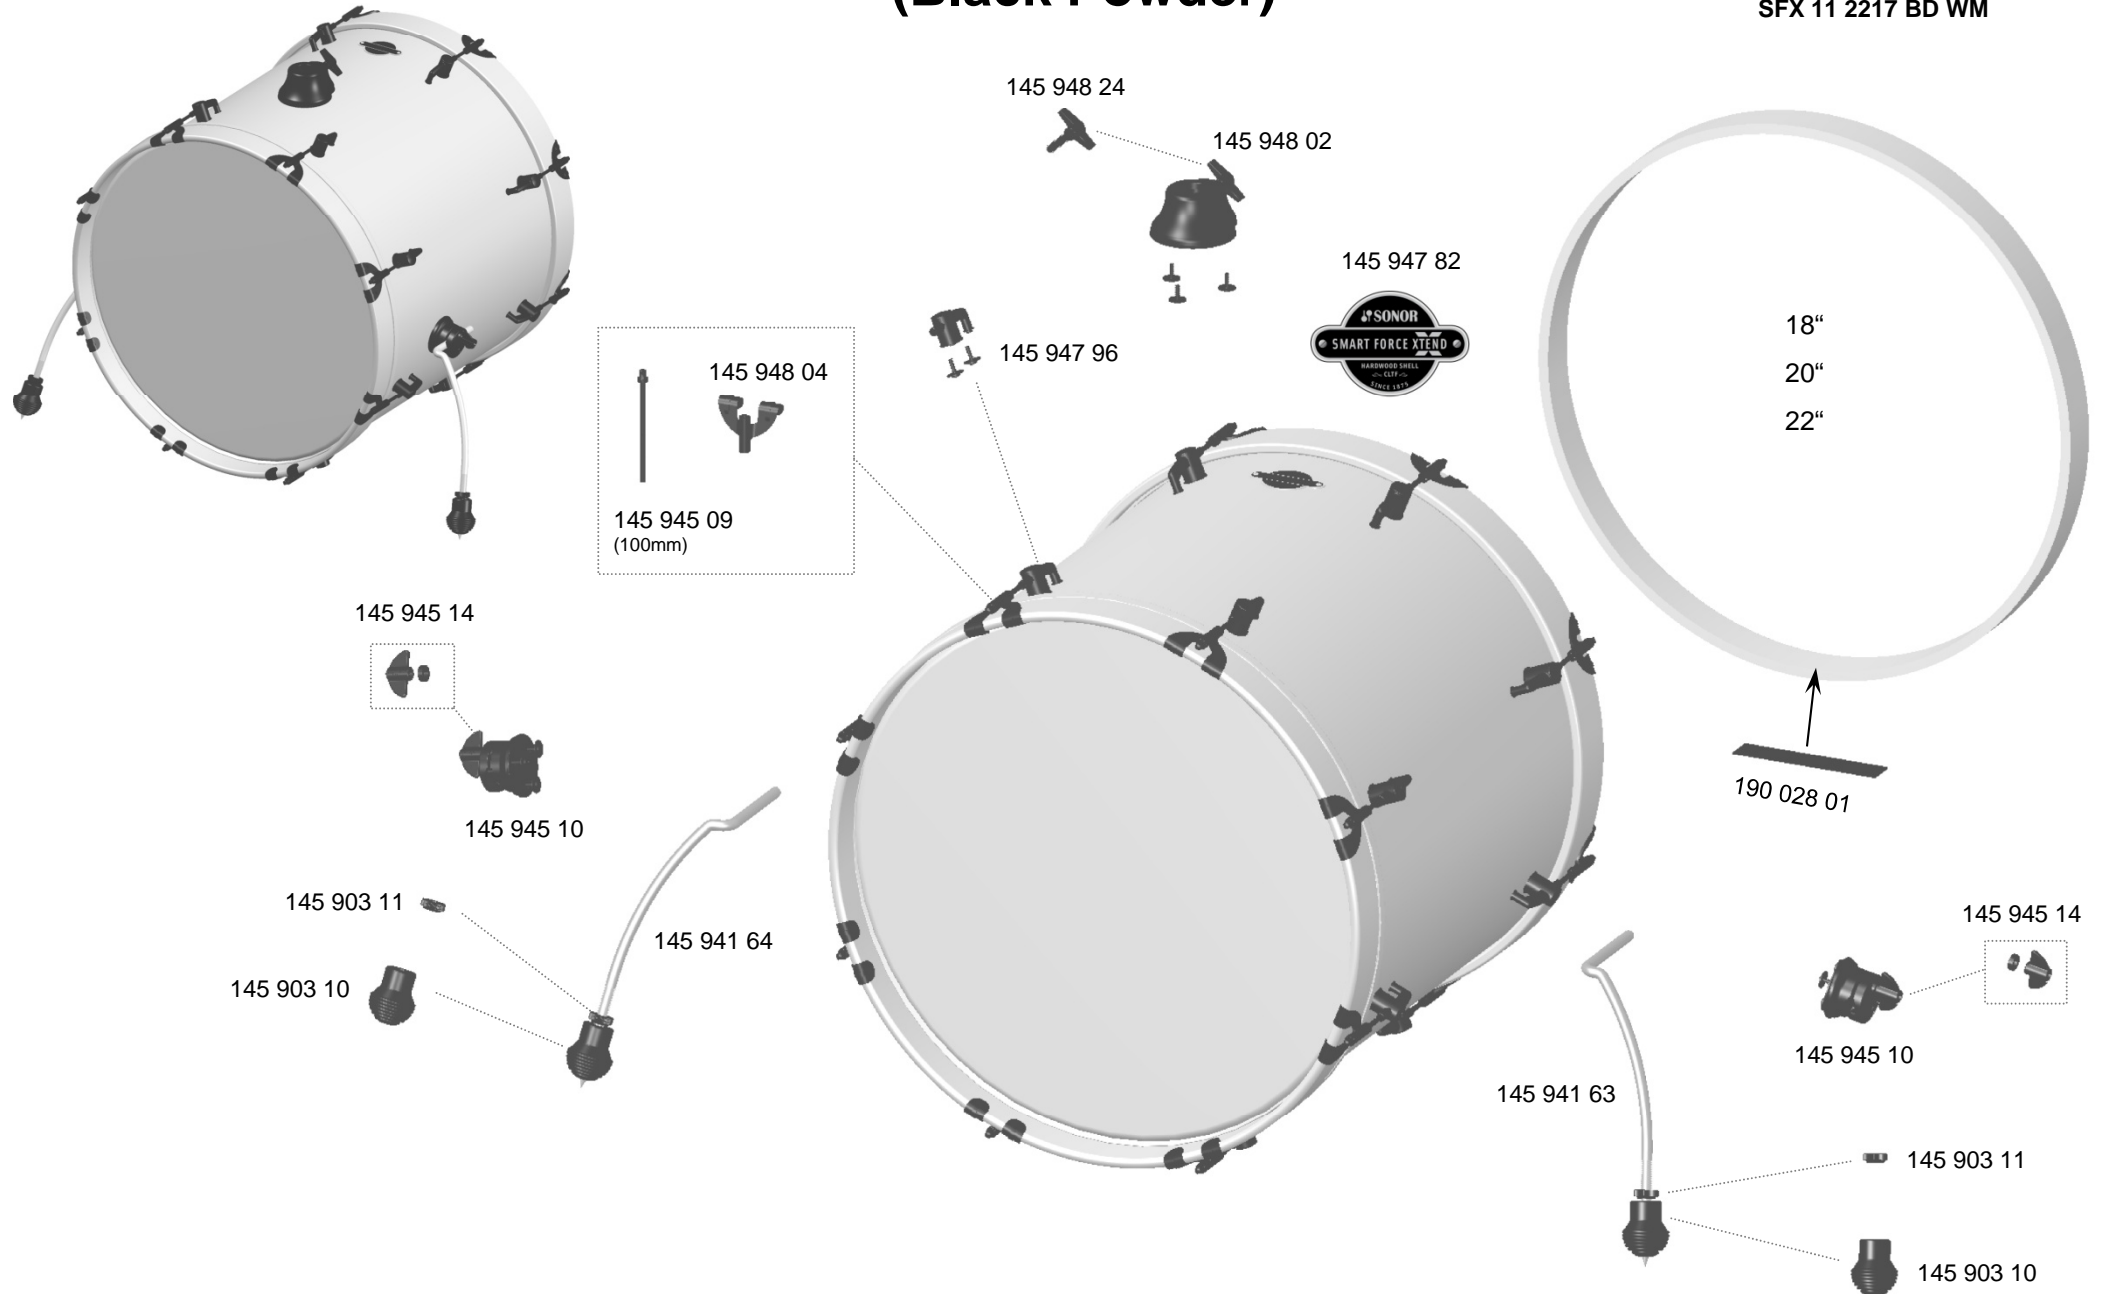

Smart Force Xtend – Bass Drums (Black Powder)

SFX 11 1816 BD WM
SFX 11 2017 BD WM
SFX 11 2217 BD WM

Smart Force Xtend – Bass Drums (Black Powder)

145 940 01	18" BD Hoop	Black 11229
145 940 02	18" BD Hoop	Wine Red 11228
145 941 89	18" BD Hoop	Brushed Blue 13004
145 947 00	18" BD Hoop	Snow White 11232
145 947 01	18" BD Hoop	Brushed Chrome 13070
145 947 02	18" BD Hoop	Brushed Copper 13071
145 940 33	20" BD Hoop	Black 11229
145 940 34	20" BD Hoop	Wine Red 11228
145 941 90	20" BD Hoop	Brushed Blue 13004
145 947 03	20" BD Hoop	Snow White 11232
145 947 04	20" BD Hoop	Brushed Chrome 13070
145 947 05	20" BD Hoop	Brushed Copper 13071

145 940 36	22" BD Hoop	Black 11229
145 940 37	22" BD Hoop	Wine Red 11228
145 941 91	22" BD Hoop	Brushed Blue 13004
145 947 06	22" BD Hoop	Snow White 11232
145 947 07	22" BD Hoop	Brushed Chrome 13070
145 947 08	22" BD Hoop	Brushed Copper 13071