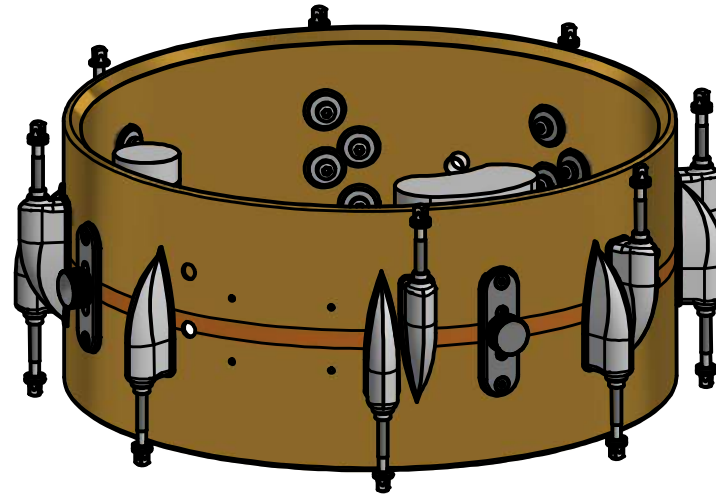

SSD 13x5,75 BG SDW 2.0

13" 8 Rods 190 120 01

No replacement,
please ask your
local dealer

190 452 01
20 pcs/pack

190 443 01

190 442 01

190 255 01
6 pcs/pack

SSD 13x5,75 BG SDB 2.0

190 503 01

190 575 01
20 pcs/pack

190 505 01
10 pcs/pack

190 574 01

No replacement;
please ask your
local dealer

13" 8 Rods 190 121 01

190 011 01
4 pcs/pack

SW 1318 S 747 101 59