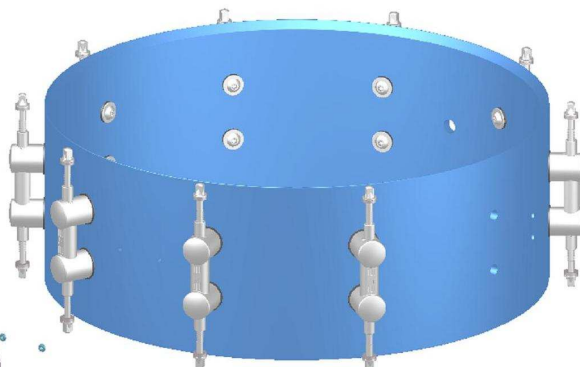

SONOR® Delite Snare Drums

- DL 1405 SDWD 14" 10 rod
- DL 1406 SDBD 14" 10 rod
- DL 1405 SDBD 14" 10 rod
- DL 1405 SDSD 14" 10 rod

14" 190 003 01
Die-cast hoop

**No replacement,
please ask your
local dealer**

190 269 01

Ø5x13
(for Double-Lug
on Maple Shells)
20 pcs / pack

190 270 01

Ø5x16
(for Snare Butt,
Action Strainer and
for Double-Lug on
Steel and Brass Shells)
20 pcs / pack

190 276 01

190 277 01

190 275 01

190 276 01

190 274 01

**No replacement,
please ask your
local dealer**

190 250 01

190 273 01
4 pcs / pack

190 340 01
14"x5" (50mm)
6 pcs / pack

190 279 01
14"x6" (65mm)
6 pcs / pack

14" 190 004 01
Die-cast hoop