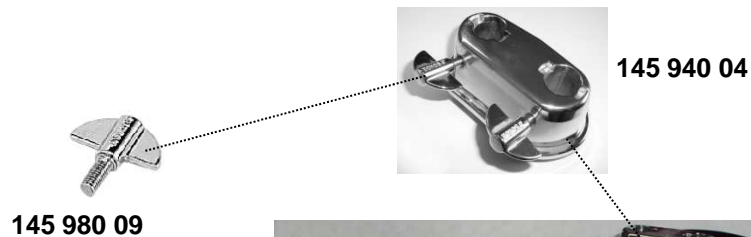

Force 507 Bass Drums

- Force BD 18"x16"
- Force BD 20"x17,5"
- Force BD 22"x17,5"

Force 507 Bass Drums Hoops

Force 507

18"	11228 Wine Red -	145 940 02
	11229 Black -	145 940 01
	13004 Brushed Blue	145 941 89
20"	11228 Wine Red -	145 940 34
	11229 Black -	145 940 33
	13004 Brushed Blue	145 941 90
22"	11228 Wine Red -	145 940 37
	11229 Black -	145 940 36
	13004 Brushed Blue	145 941 91