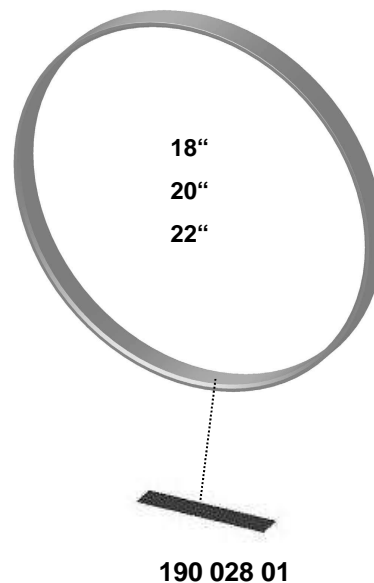

Force 507 Bass Drums

- Force BD 18"x16"
- Force BD 20"x17,5"
- Force BD 22"x17,5"

Force 507 Bass Drums Hoops

Force 507

18"	11228 Wine Red -	145 940 02
	11229 Black -	145 940 01
	13004 Brushed Blue	145 941 89
20"	11228 Wine Red -	145 940 34
	11229 Black -	145 940 33
	13004 Brushed Blue	145 941 90
22"	11228 Wine Red -	145 940 37
	11229 Black -	145 940 36
	13004 Brushed Blue	145 941 91