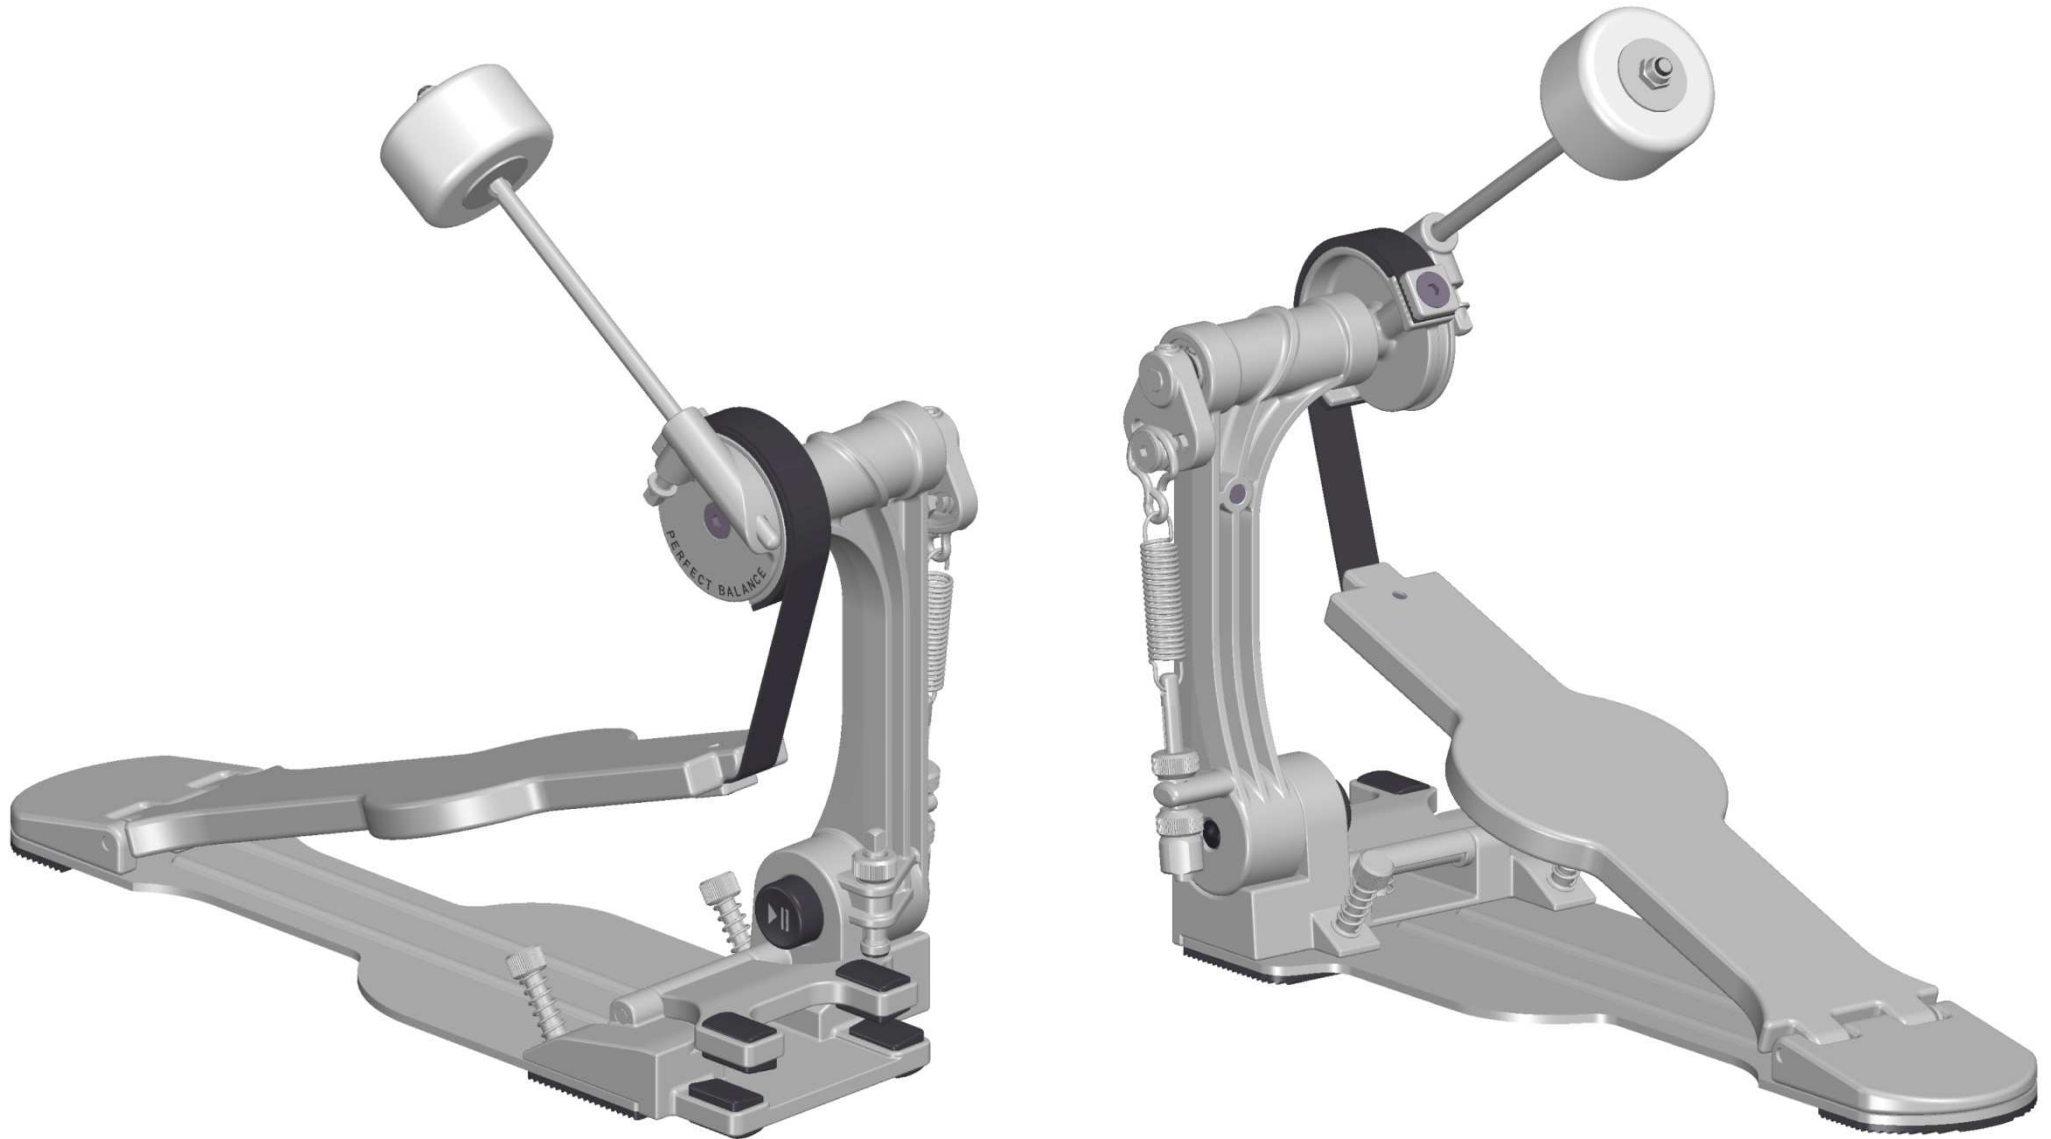

SONOR[®]

Perfect Balance Pedal

145 084 01

Perfect Balance Pedal