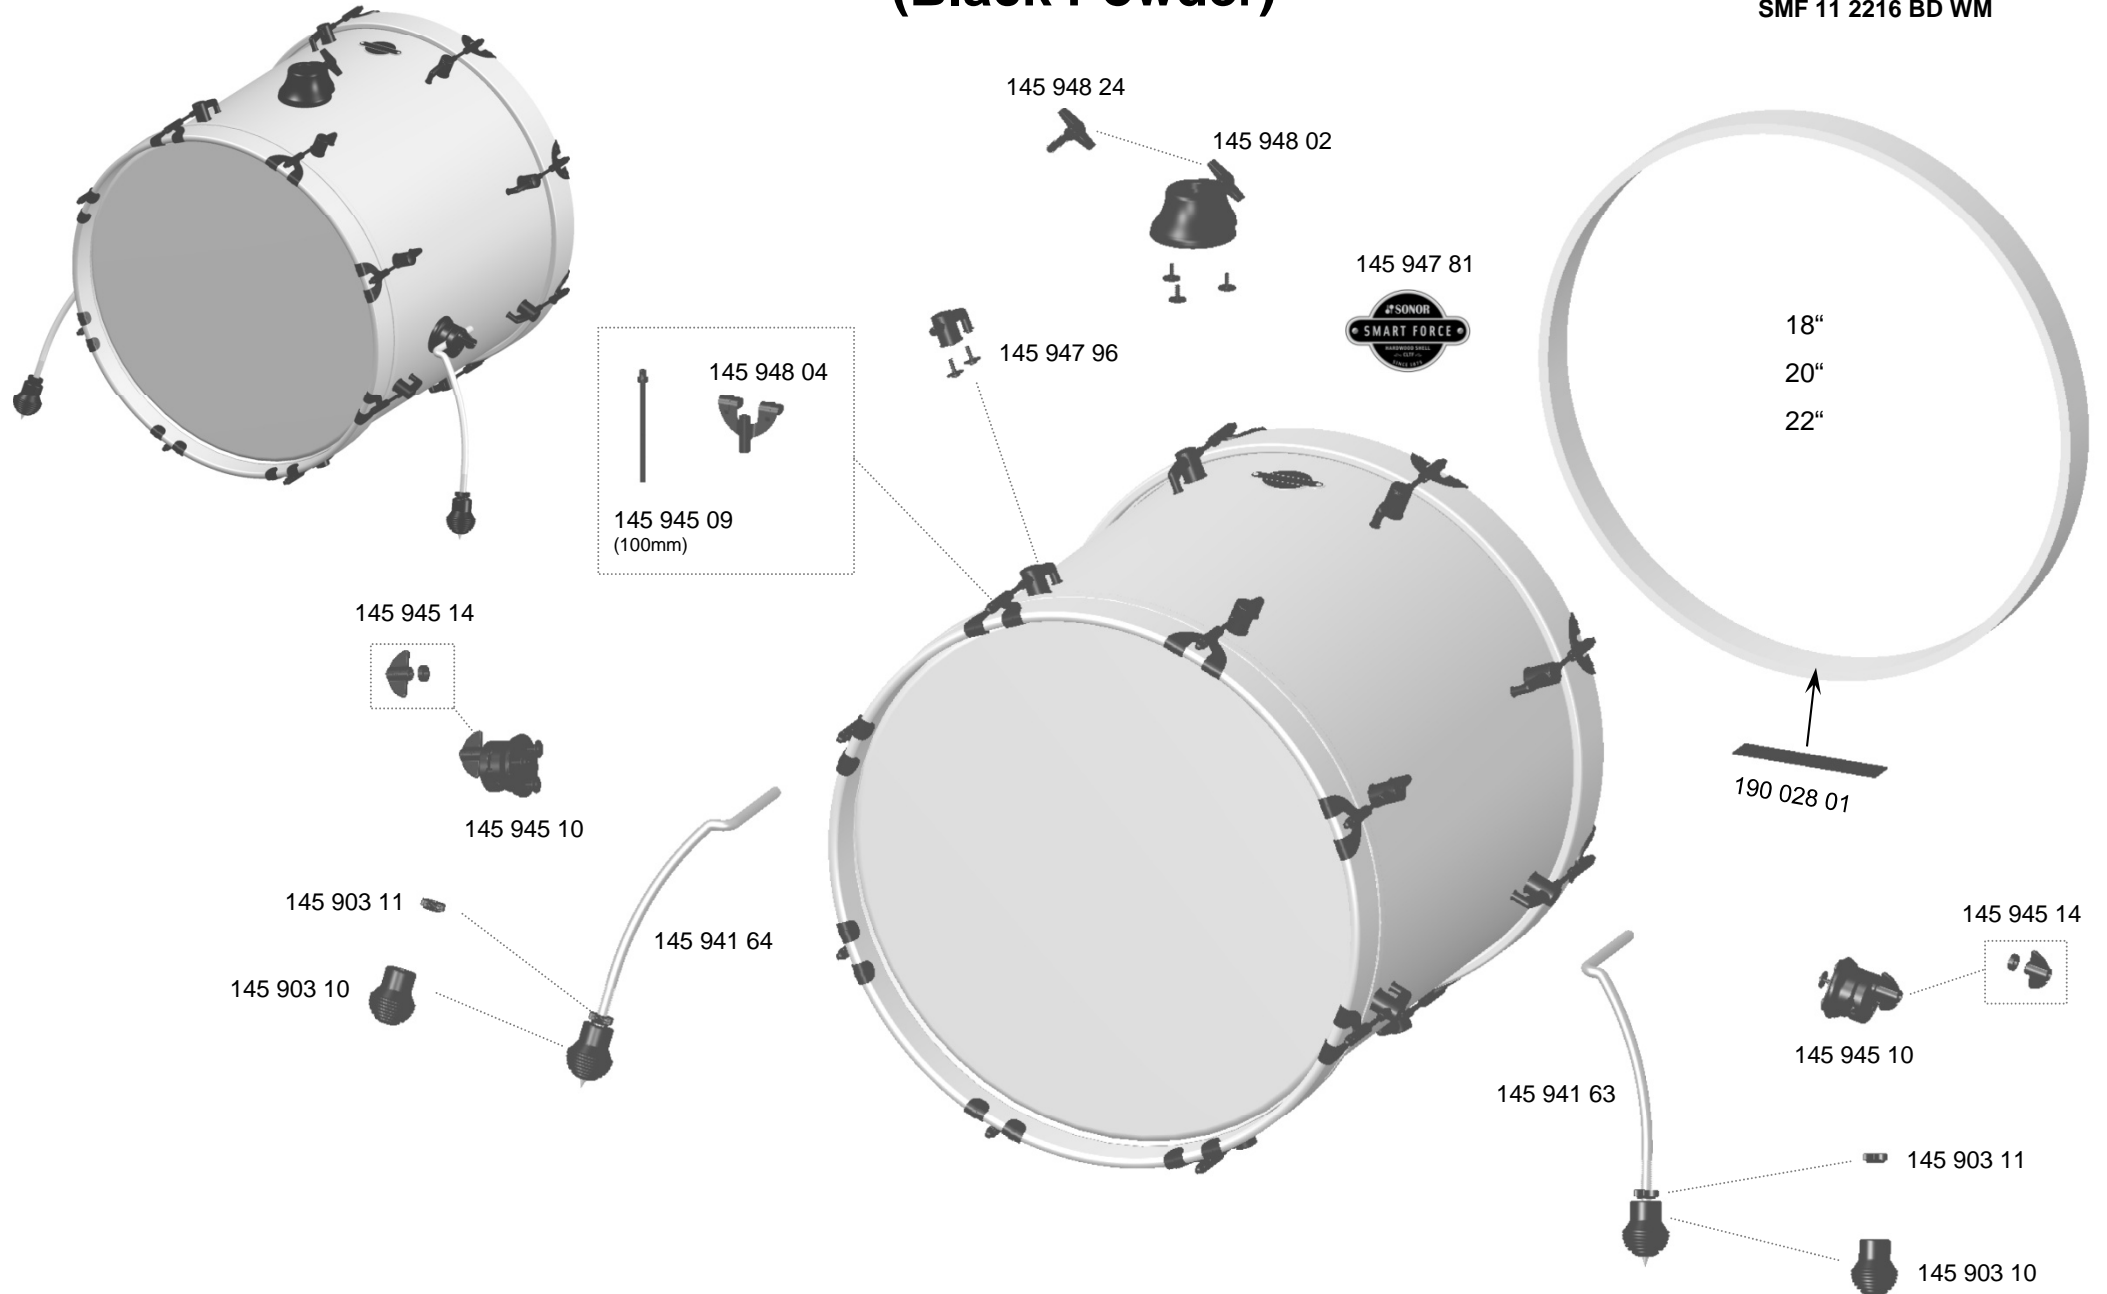

Smart Force Series – Bass Drums (Black Powder)

SMF 11 1816 BD WM
SMF 11 2016 BD WM
SMF 11 2216 BD WM

Smart Force Series – Bass Drums (Black Powder)

145 940 01	18" BD Hoop	Black 11229
145 940 02	18" BD Hoop	Wine Red 11228
145 941 89	18" BD Hoop	Brushed Blue 13004
145 947 00	18" BD Hoop	Snow White 11232
145 947 01	18" BD Hoop	Brushed Chrome 13070
145 947 02	18" BD Hoop	Brushed Copper 13071
145 940 33	20" BD Hoop	Black 11229
145 940 34	20" BD Hoop	Wine Red 11228
145 941 90	20" BD Hoop	Brushed Blue 13004
145 947 03	20" BD Hoop	Snow White 11232
145 947 04	20" BD Hoop	Brushed Chrome 13070
145 947 05	20" BD Hoop	Brushed Copper 13071

145 940 36	22" BD Hoop	Black 11229
145 940 37	22" BD Hoop	Wine Red 11228
145 941 91	22" BD Hoop	Brushed Blue 13004
145 947 06	22" BD Hoop	Snow White 11232
145 947 07	22" BD Hoop	Brushed Chrome 13070
145 947 08	22" BD Hoop	Brushed Copper 13071