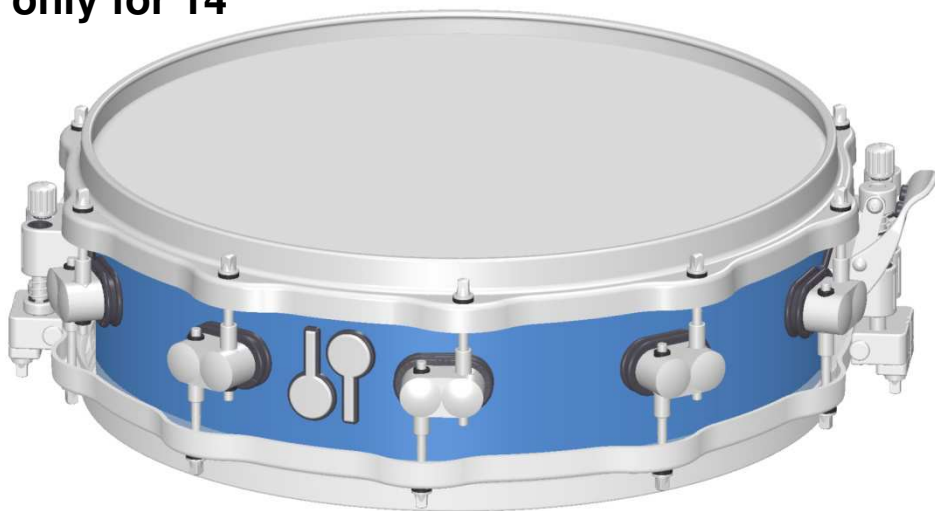

# SQ<sup>2</sup> Piccolo Snare Drum

SQ<sup>2</sup> Piccolo Snare Drum  
with steel hoop

SQ<sup>2</sup> Piccolo Snare Drum  
with die - cast hoop  
only for 14"

190 011 01  
4 pcs / pack

No replacement,  
please ask your  
local dealer

**Piccolo Lug complete**

**190 374 01**  
**2 pcs / pack**

- 190 373 01 chrome
- 190 373 05 gold
- 190 373 07 aranja

**Square head screw 65mm**  
**6 pcs / pack**

- 190 279 01 chrome
- 190 279 05 gold
- 190 279 07 aranja

**Slotted screw 65mm**  
**6 pcs / pack**

- 190 375 01 chrome
- 190 375 05 gold
- 190 375 07 aranja

**190 269 01**  
**Torx – screw**  
**ø5x13**  
**20 pcs / pack**

**for Vintage shell**  
**for Thin shell**  
**for Medium shell**  
**for Acrylic shell**

**Drum steel hoop for resonance side**

10"	6 Rods	145 941 47	chrome
10"	6 Rods	190 125 05	gold
10"	6 Rods	190 125 07	aranja

12"	8 Rods	190 119 01	chrome
12"	8 Rods	190 119 05	gold
12"	8 Rods	190 119 07	aranja