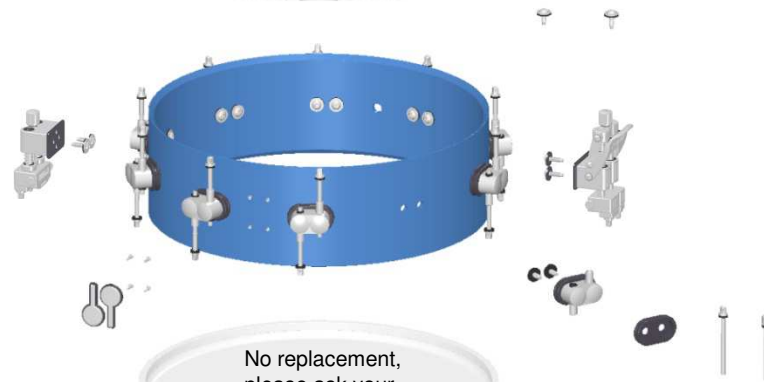

# SQ<sup>2</sup> Piccolo Snare Drum

SQ<sup>2</sup> Piccolo Snare Drum  
with steel hoop

SQ<sup>2</sup> Piccolo Snare Drum  
with die - cast hoop  
only for 14"

190 011 01  
4 pcs / pack

No replacement,  
please ask your  
local dealer