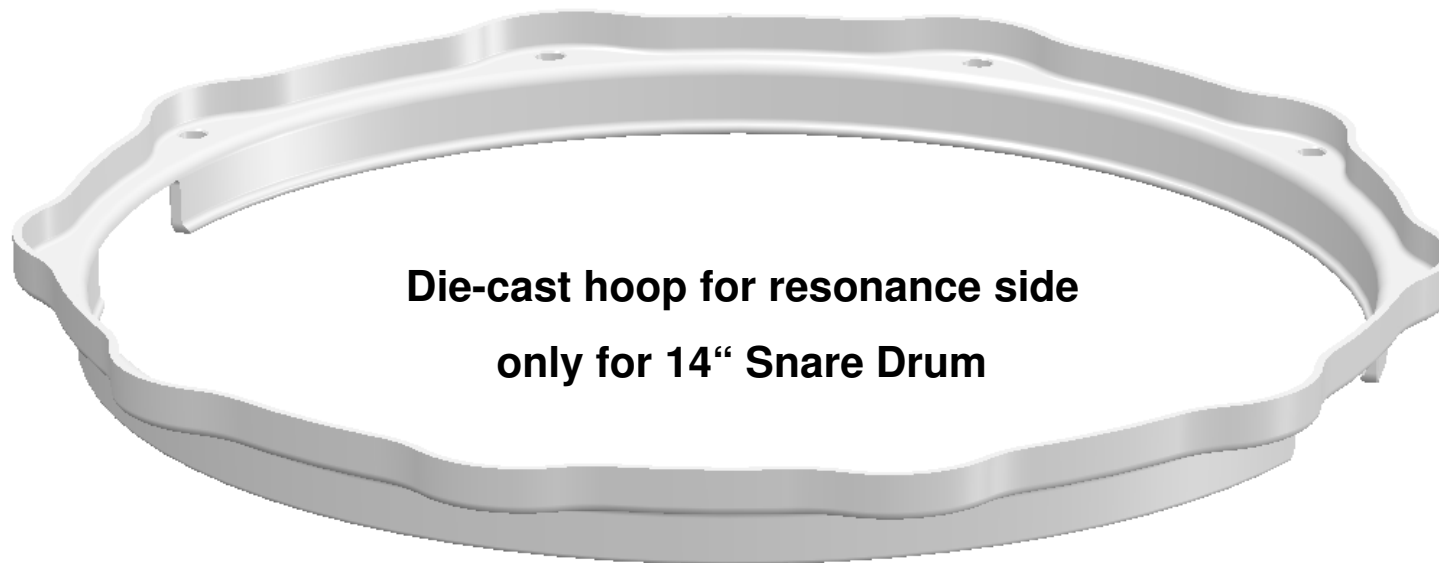

190 003 07 aranja

**Die-cast hoop for batter side  
only for 14" Snare Drum**

190 479 01 chrome

190 479 05 gold

190 479 07 aranja

**Die-cast hoop for resonance side  
only for 14" Snare Drum**