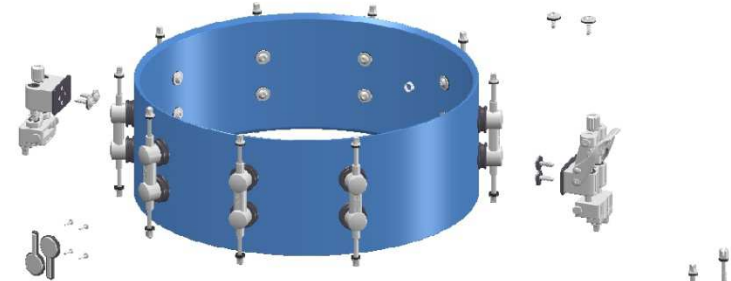

SQ² Snare Drums 2013 with Double - Lugs

SQ² Snare Drums
with steel hoop

SQ² Snare Drum
with die - cast hoop
only for 14"

190 011 01
4 pcs / pack

No replacement,
please ask your
local dealer

Double - Lug complete

for Heavy shell

Square head screw
6 pcs / pack

Shell - Depth	No.	Length
x5" / x5 1/2"	190 340 01 chrome 190 340 05 gold 190 340 07 aranja	50mm
x6" / x6 1/2"	190 279 01 chrome 190 279 05 gold 190 279 07 aranja	65mm

Shell - Depth	No.	Length
x5" / x5 1/2"	190 380 01 chrome	50mm
	190 380 05 gold	
	190 380 07 aranja	
x6" / x6 1/2"	190 375 01 chrome	65mm
	190 375 05 gold	
	190 375 07 aranja	

Slotted screw

6 pcs / pack

Badge / Logo, chrome No. 190 344 01