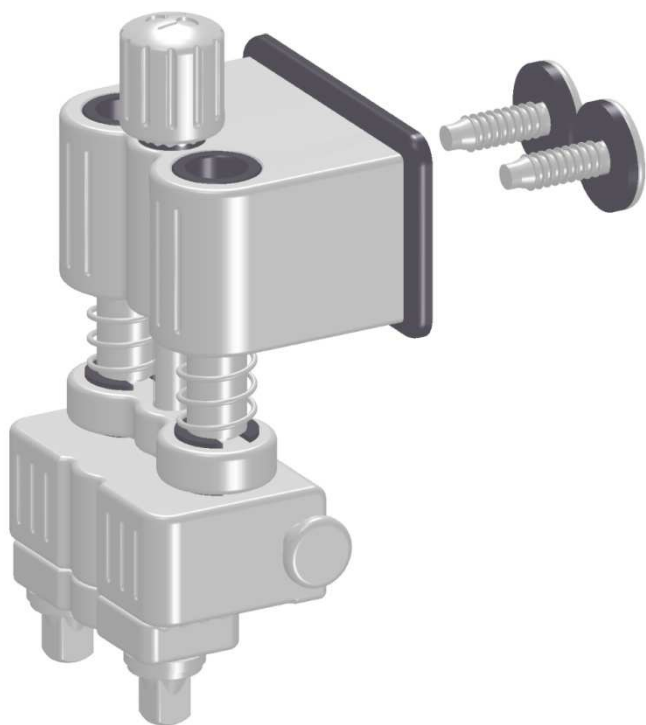

„DUAL GLIDE SYSTEM“

Snare Butt complete

190 443 01 chrome

190 443 05 gold

190 443 07 black chrome