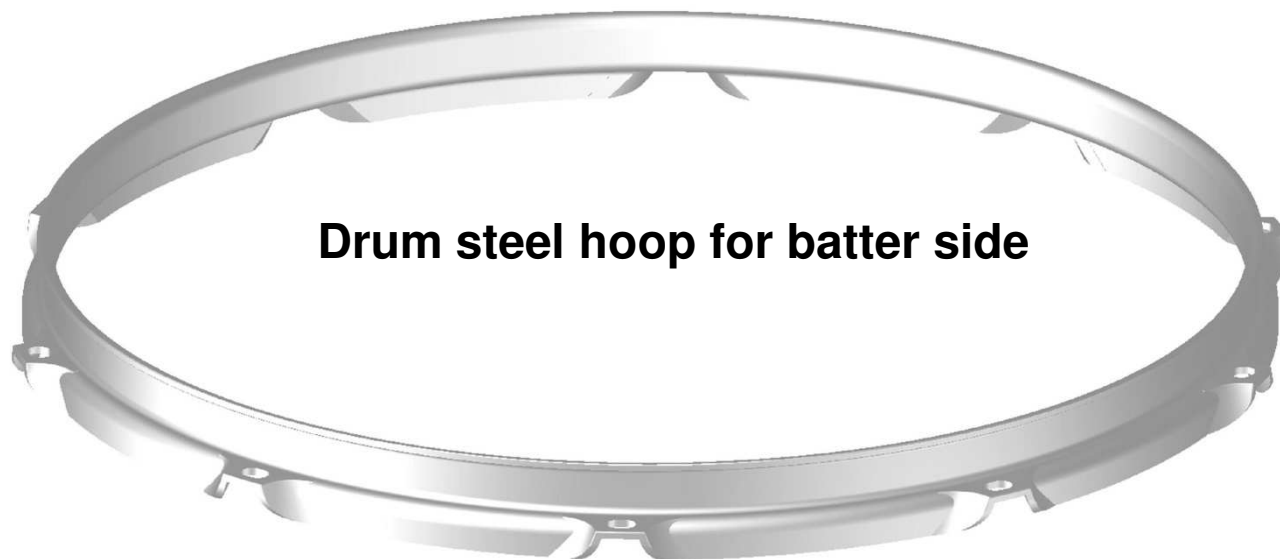

Drum steel hoop for batter side

10"	6 Rods	145 941 46	chrome
10"	6 Rods	190 124 05	gold
10"	6 Rods	190 124 07	aranja

12"	8 Rods	190 118 01	chrome
12"	8 Rods	190 118 05	gold
12"	8 Rods	190 118 07	aranja

13"	8 Rods	190 120 01	chrome
13"	8 Rods	190 120 05	gold
13"	8 Rods	190 120 07	aranja

14"	10 Rods	190 122 01	chrome
14"	10 Rods	190 122 05	gold
14"	10 Rods	190 122 07	aranja