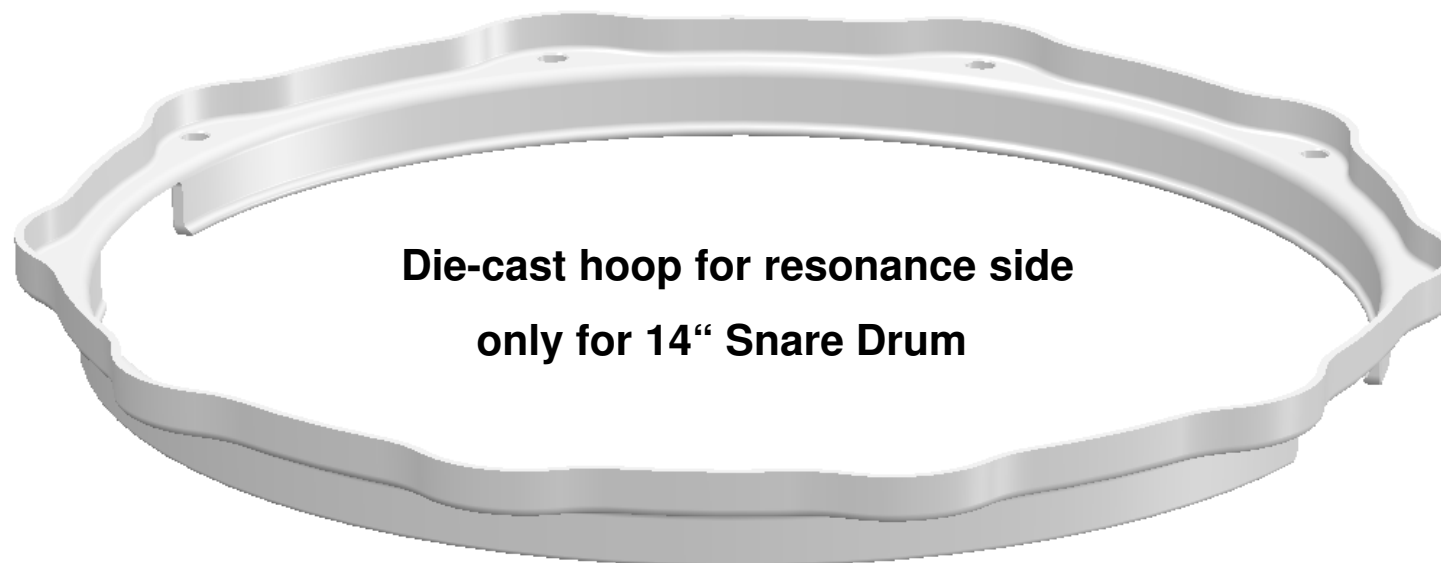

**Die-cast hoop for resonance side
only for 14" Snare Drum**