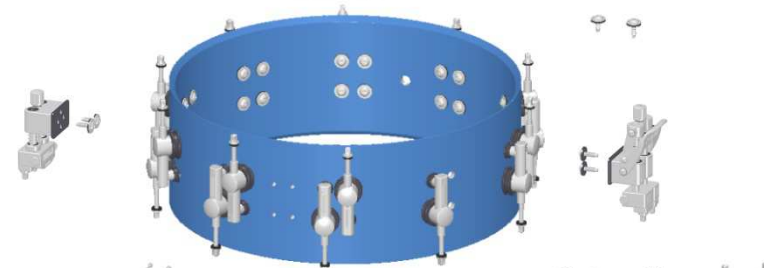

SQ² Snare Drums 2012 with Single - Lugs

SQ² Snare Drums
with steel hoop

SQ² Snare Drum
with die - cast hoop
only for 14"

190 011 01
4 pcs / pack

No replacement,
please ask your
local dealer

Lug complete

190 341 01 chrome

for Heavy shell

Square head screw
6 pcs / pack

Shell - Depth	No.	Length
x5" / x5 1/2"	190 335 01 chrome 190 335 05 gold 190 335 07 aranja	60mm
x6" / x6 1/2"	190 336 01 chrome 190 336 05 gold 190 336 07 aranja	70mm
x7" / x7 1/2" / x8"	190 255 01 chrome 190 255 05 gold 190 255 07 aranja	56mm

Shell - Depth	No.	Length
x5" / x5 1/2"	190 376 01 chrome 190 376 05 gold 190 376 07 aranja	60mm
x6" / x6 1/2"	190 377 01 chrome 190 377 05 gold 190 377 07 aranja	70mm
x7" / x7 1/2" / x8"	190 343 01 chrome 190 343 05 gold 190 343 07 aranja	56mm