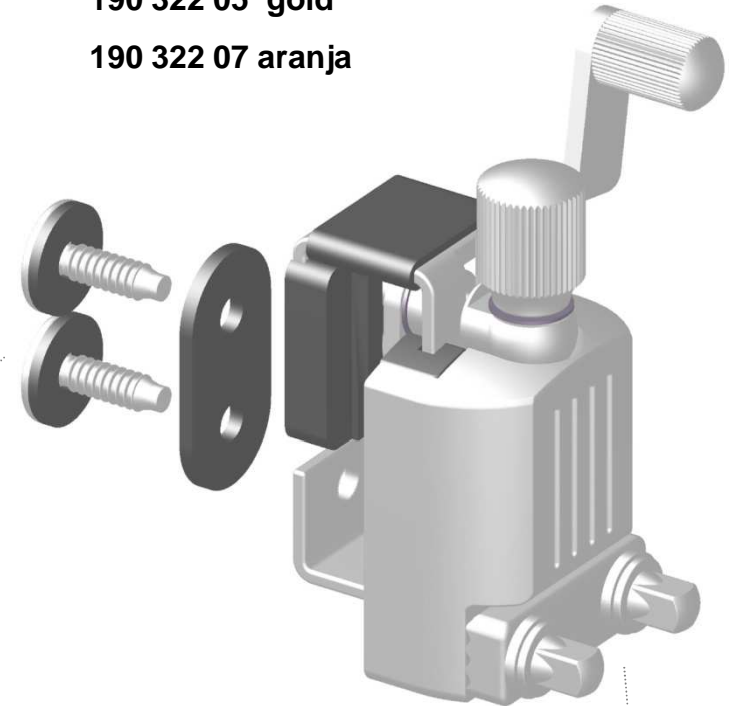

Snare Butt complete

- 190 323 01 chrome
- 190 323 05 gold
- 190 323 07 aranja

Snare Strainer complete

- 190 322 01 chrome
- 190 322 05 gold
- 190 322 07 aranja