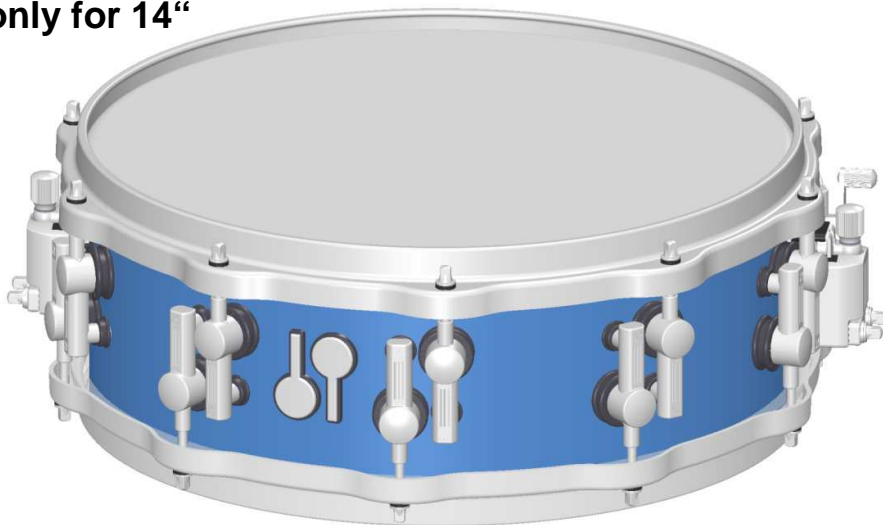

SQ² Snare Drums with Single - Lugs

SQ² Snare Drums
with steel hoop

SQ² Snare Drum
with die - cast hoop
only for 14"

Lug complete

190 341 01 chrome

190 341 05 gold

190 341 07 aranja

190 342 01
each 2 pcs / pack

190 269 01
Torx – screw
ø5x13
20 pcs / pack

for Vintage shell
for Thin shell
for Medium shell
for Acrylic shell

190 270 01
Torx – screw
ø5x16
20 pcs / pack

for Heavy shell

Square head screw
6 pcs / pack

Shell - Depth	No.	Length
x5" / x5 1/2"	190 335 01 chrome 190 335 05 gold 190 335 07 aranja	60mm
x6" / x6 1/2"	190 336 01 chrome 190 336 05 gold 190 336 07 aranja	70mm
x7" / x7 1/2" / x8"	190 255 01 chrome 190 255 05 gold 190 255 07 aranja	56mm

Shell - Depth	No.	Length
x5" / x5 1/2"	190 376 01 chrome 190 376 05 gold 190 376 07 aranja	60mm
x6" / x6 1/2"	190 377 01 chrome 190 377 05 gold 190 377 07 aranja	70mm
x7" / x7 1/2" / x8"	190 343 01 chrome 190 343 05 gold 190 343 07 aranja	56mm