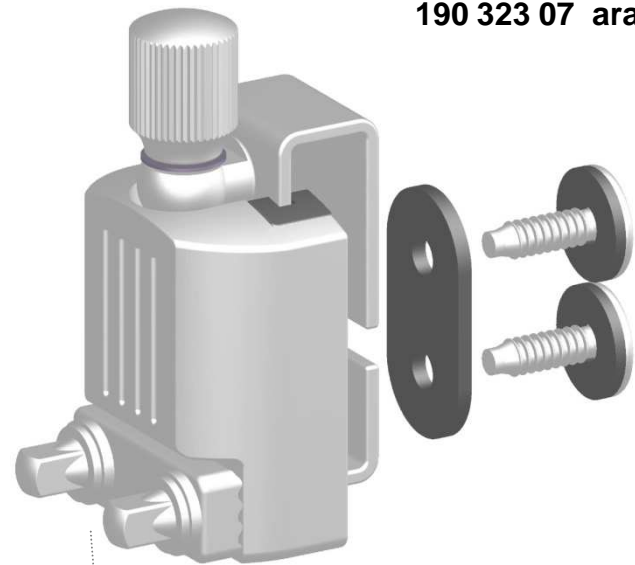

Snare Butt complete

- 190 323 01 chrome
- 190 323 05 gold
- 190 323 07 aranja

Snare Strainer complete

- 190 322 01 chrome
- 190 322 05 gold
- 190 322 07 aranja