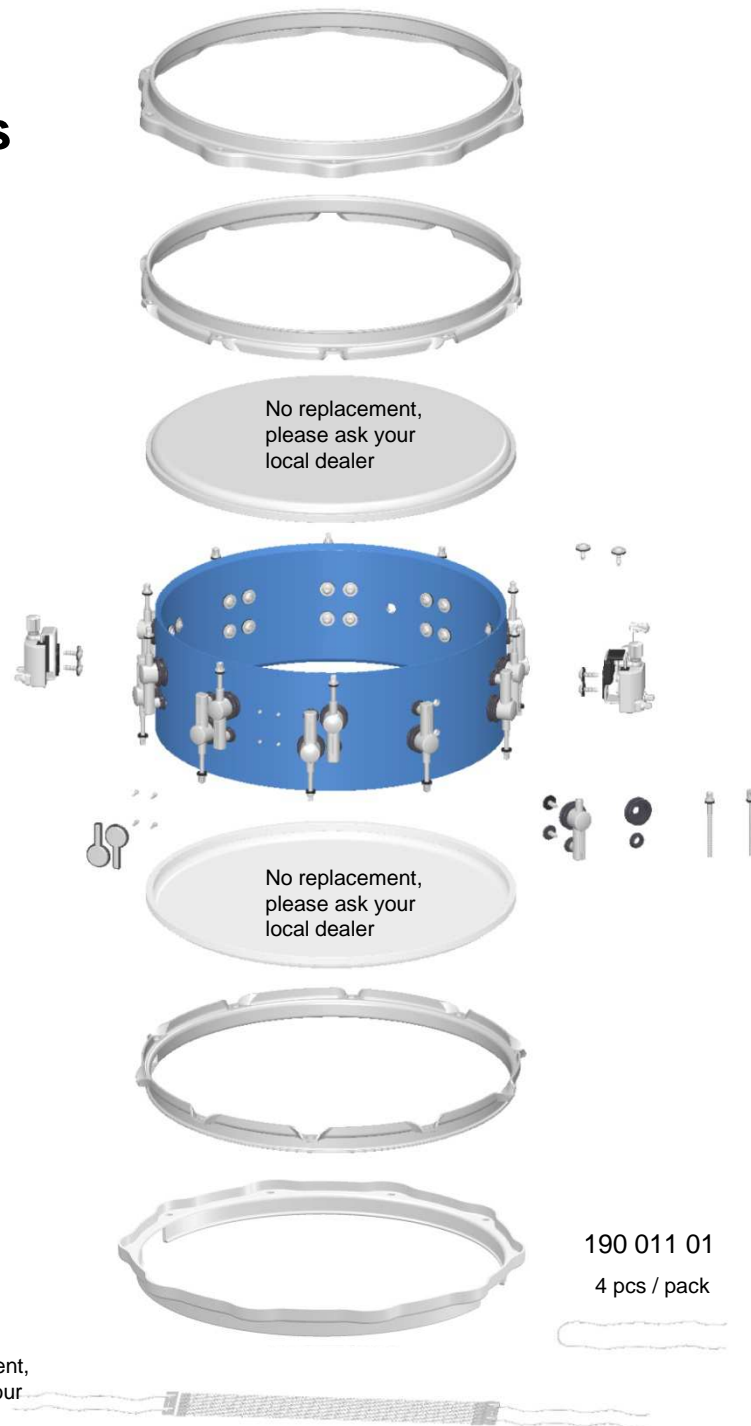

SQ² Snare Drum
with die - cast hoop
only for 14"