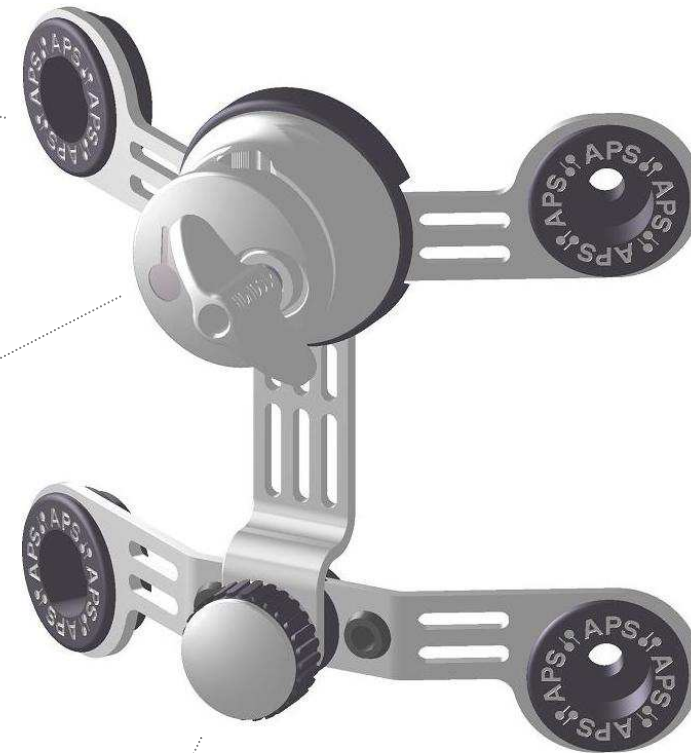

(incl. 4 pcs screw M3x7 and 4 pcs screw M3x10)

Badge / Logo, aranja No. 190 344 07

(incl. 4 pcs screw M3x7 and 4 pcs screw M3x10)

8" Tom Tom holder complete

190 265 01

2 pcs / pack

Prism Clamp complete

190 361 01 chrome

190 361 05 gold

190 361 07 aranja

190 266 01 chrome

190 266 05 gold

190 266 07 aranja

190 345 01 chrome

190 345 05 gold

190 345 07 aranja