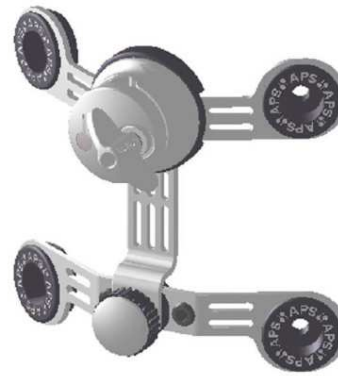

SQ² Tom Toms

Lug complete

190 341 01 chrome

190 341 05 gold

190 341 07 aranja

190 342 01
each 2 pcs / pack

Square head screw 56mm

6 pcs / pack

190 255 01 chrome

190 255 05 gold

190 255 07 aranja

Slotted screw 56mm

6 pcs / pack

190 343 01 chrome

190 343 05 gold

190 343 07 aranja

190 269 01

Torx – screw

ø5x13

20 pcs / pack

for Vintage shell

for Thin shell

for Medium shell

for Acrylic shell