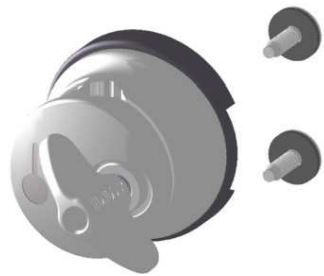

8" Tom Tom holder complete

190 265 01

2 pcs / pack

Prism Clamp complete

190 361 01 chrome

190 361 05 gold

190 361 07 aranja