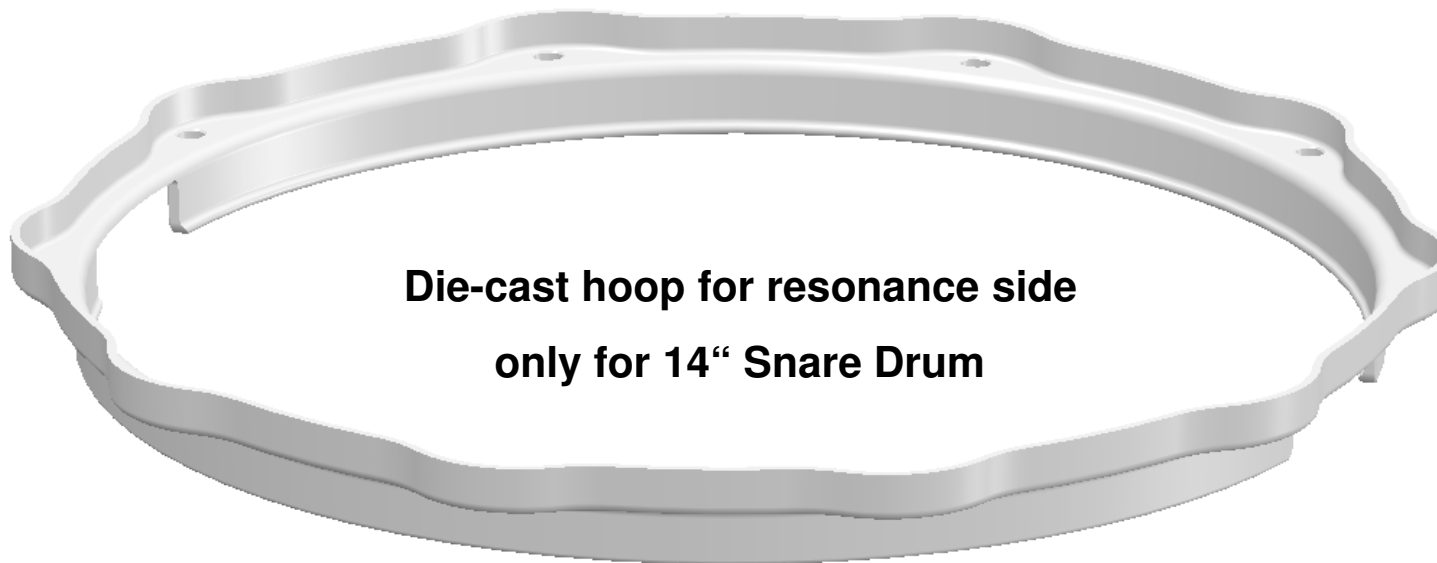

**Die-cast hoop for resonance side
only for 14" Snare Drum**