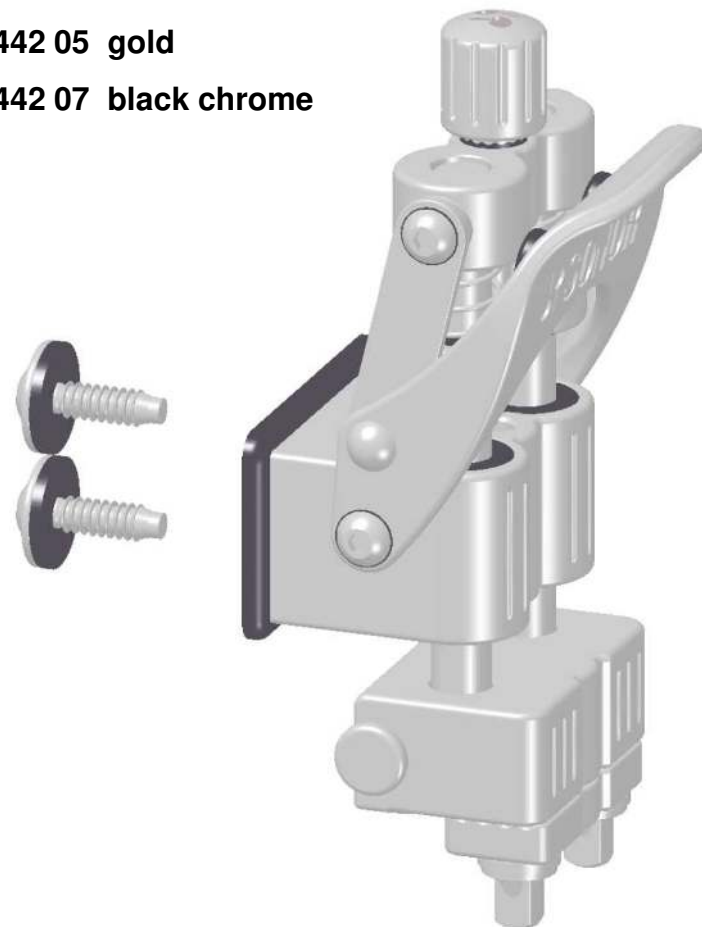

for Heavy shell

Badge / Logo, chrome No. 190 344 01

(incl. 4 pcs screw M3x7 and 4 pcs screw M3x10)

Badge / Logo, gold No. 190 344 05

(incl. 4 pcs screw M3x7 and 4 pcs screw M3x10)

Badge / Logo, aranja No. 190 344 07

(incl. 4 pcs screw M3x7 and 4 pcs screw M3x10)

„DUAL GLIDE SYSTEM“

Snare Butt complete

190 443 01 chrome

190 443 05 gold

190 443 07 black chrome

„DUAL GLIDE SYSTEM“

Snare Strainer complete

190 442 01 chrome

190 442 05 gold

190 442 07 black chrome

Drum steel hoop for batter side

10"	6 Rods	145 941 46	chrome
10"	6 Rods	190 124 05	gold
10"	6 Rods	190 124 07	aranja

12"	8 Rods	190 118 01	chrome
12"	8 Rods	190 118 05	gold
12"	8 Rods	190 118 07	aranja