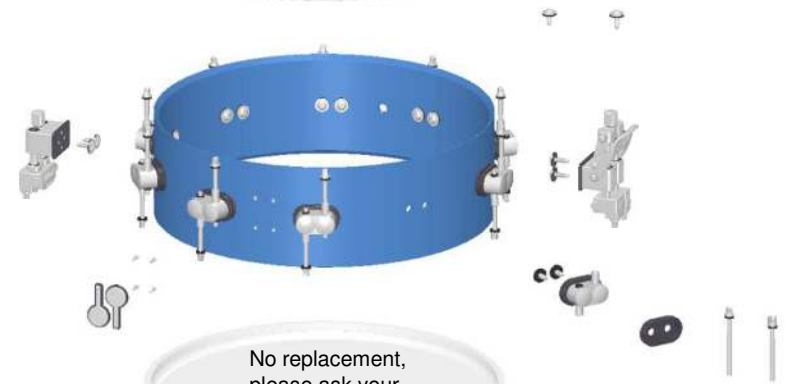

SQ² Piccolo Snare Drum

SQ² Piccolo Snare Drum
with steel hoop

SQ² Piccolo Snare Drum
with die - cast hoop
only for 14"

190 011 01
4 pcs / pack

No replacement,
please ask your
local dealer

Piccolo Lug complete

190 374 01
2 pcs / pack

- 190 373 01 chrome
- 190 373 05 gold
- 190 373 07 aranja

Square head screw 65mm
6 pcs / pack

- 190 279 01 chrome
- 190 279 05 gold
- 190 279 07 aranja

Slotted screw 65mm
6 pcs / pack