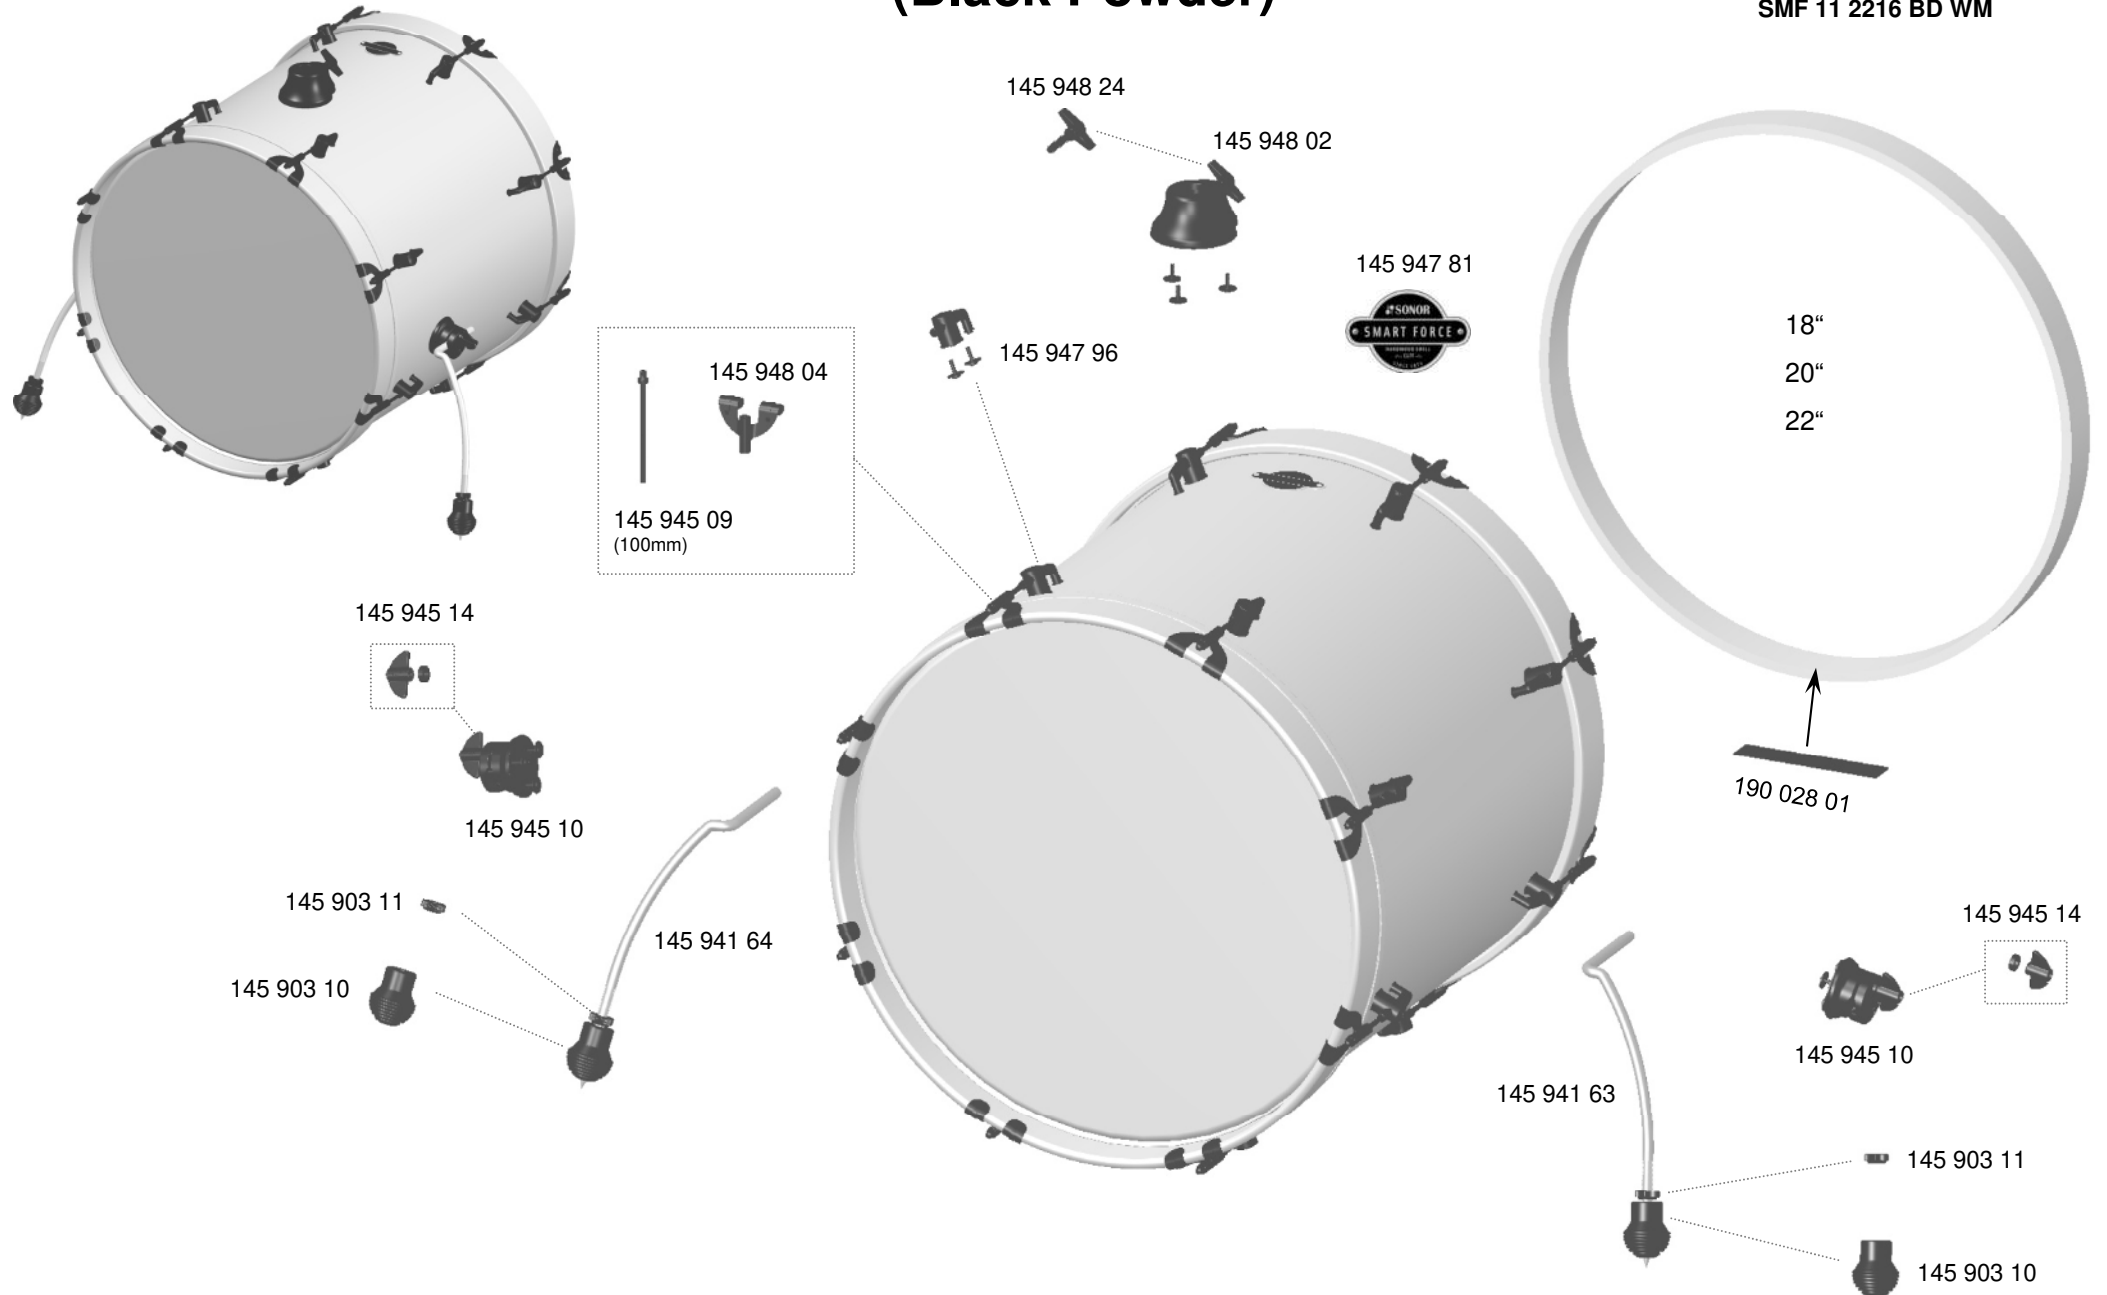

# Smart Force Series – Bass Drums (Black Powder)

SMF 11 1816 BD WM  
SMF 11 2016 BD WM  
SMF 11 2216 BD WM

# Smart Force Series – Bass Drums (Black Powder)

145 940 01	18" BD Hoop	Black 11229
145 940 02	18" BD Hoop	Wine Red 11228
145 941 89	18" BD Hoop	Brushed Blue 13004
145 947 00	18" BD Hoop	Snow White 11232
145 947 01	18" BD Hoop	Brushed Chrome 13070
145 947 02	18" BD Hoop	Brushed Copper 13071
145 940 33	20" BD Hoop	Black 11229
145 940 34	20" BD Hoop	Wine Red 11228
145 941 90	20" BD Hoop	Brushed Blue 13004
145 947 03	20" BD Hoop	Snow White 11232
145 947 04	20" BD Hoop	Brushed Chrome 13070
145 947 05	20" BD Hoop	Brushed Copper 13071

145 940 36	22" BD Hoop	Black 11229
145 940 37	22" BD Hoop	Wine Red 11228
145 941 91	22" BD Hoop	Brushed Blue 13004
145 947 06	22" BD Hoop	Snow White 11232
145 947 07	22" BD Hoop	Brushed Chrome 13070
145 947 08	22" BD Hoop	Brushed Copper 13071