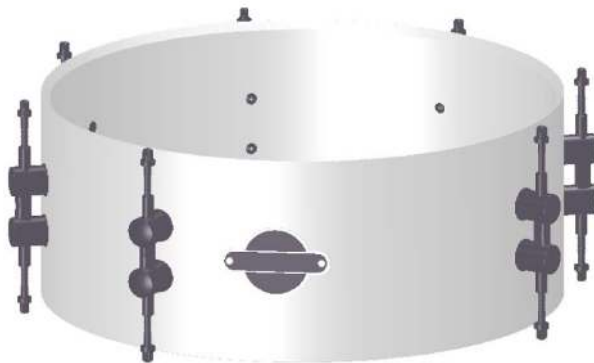

# SONOR® Smart Force Series Snare Drums (Black Powder)

SMF 11 1455 SDS 14" 8 lugs  
SMF 11 1455 SDW 14" 8 lugs

145 945 54  
(14" Steel hoop)

145 947 86  
(Steel Shell)

145 947 81  
(Wood Shell)

145 945 16

145 947 95

145 945 07  
(45mm)

145 945 65  
(14" Steel hoop)

145 903 17

145 941 74