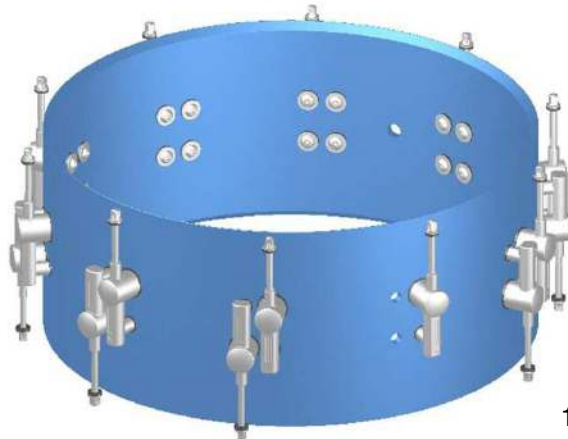

AS 12 1406 CM SDWD

14" 190 378 01

No replacement,  
please ask your  
local dealer

190 269 01

Ø5x13  
(for Single-Lug)  
20 pcs / pack

190 453 01

Ø5x20  
(for Snare Butt,  
Action Strainer)

4 pcs / pack

190 443 01

190 442 01

190 331 01

190 327 01

190 326 01  
each 2 pcs / pack

No replacement,  
please ask your  
local dealer

190 336 01  
(length 70mm)  
6 pcs / pack

14" 190 379 01

190 011 01

4 pcs / pack

SW 1424 S  
747 061 59