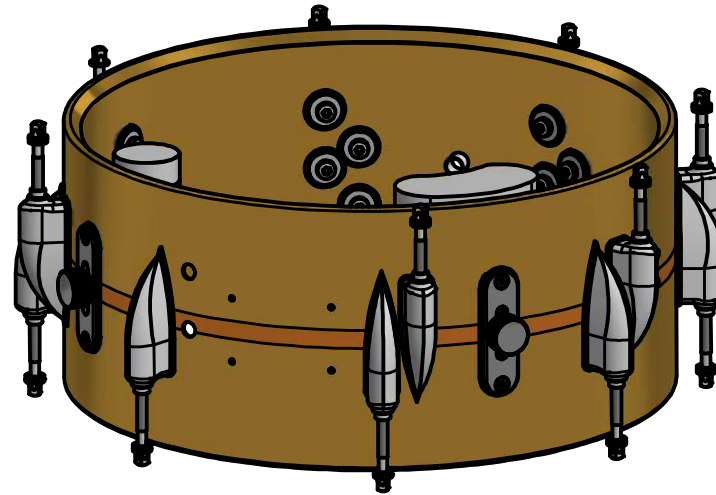

SSD 13x5,75 BG SDW 2.0

13" 8 Rods 190 120 01

No replacement,
please ask your
local dealer

190 452 01
20 pcs/pack

190 443 01

190 255 01
6 pcs/pack

190 442 01

190 505 01
10 pcs/pack

190 574 01

190 503 01

190 575 01
20 pcs/pack

SSD 13x5,75 BG SDB 2.0

13" 8 Rods 190 121 01

No replacement,
please ask your
local dealer

190 011 01
4 pcs/pack

SW 1318 S 747 101 59