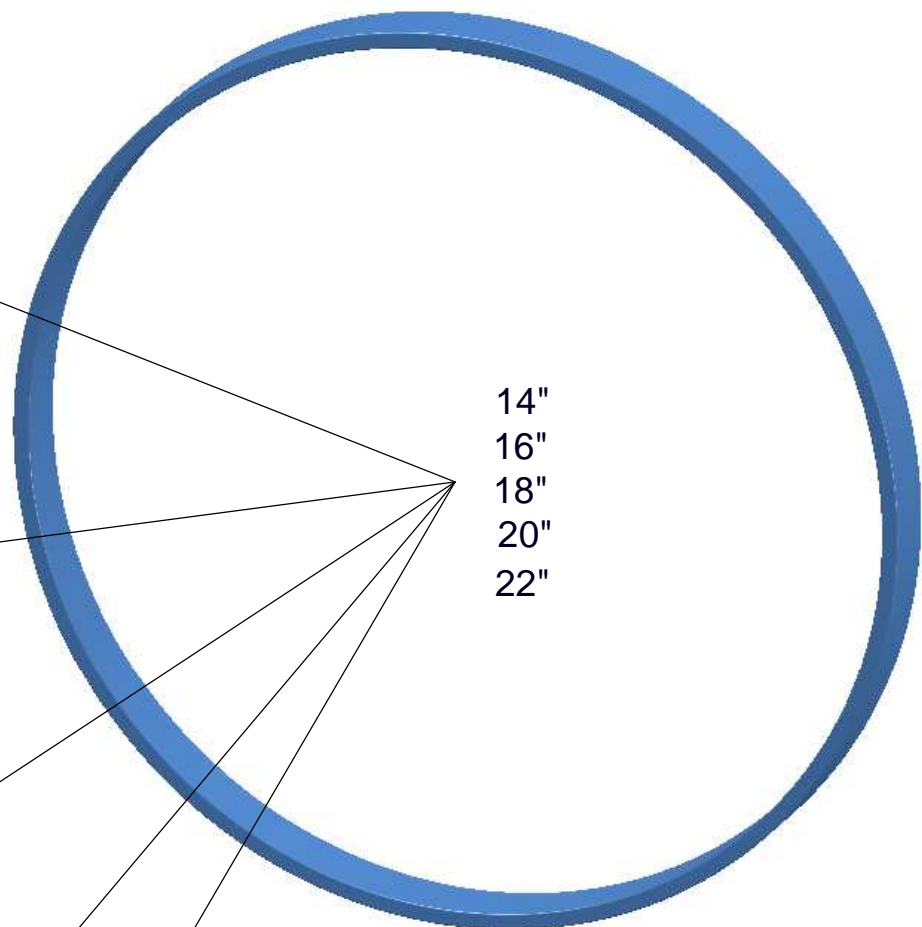

145 943 42	14" BD Hoop Brown Fade
145 943 43	14" BD Hoop Aqua Silver Burst
145 943 44	14" BD Hoop White Marine Pearl *
145 943 45	14" BD Hoop Titanium Quartz
145 943 46	14" BD Hoop Transparent Black
145 943 87	14" BD Hoop Piano Black

145 943 47	16" BD Hoop Brown Fade
145 943 48	16" BD Hoop Aqua Silver Burst
145 943 49	16" BD Hoop White Marine Pearl *
145 943 50	16" BD Hoop Titanium Quartz
145 943 51	16" BD Hoop Transparent Black
145 943 88	16" BD Hoop Piano Black

145 943 52	18" BD Hoop Brown Fade
145 943 53	18" BD Hoop Aqua Silver Burst
145 943 54	18" BD Hoop White Marine Pearl *
145 943 55	18" BD Hoop Titanium Quartz
145 943 56	18" BD Hoop Transparent Black
145 943 89	18" BD Hoop Piano Black

145 943 57	20" BD Hoop Brown Fade
145 943 58	20" BD Hoop Aqua Silver Burst
145 943 59	20" BD Hoop White Marine Pearl *
145 943 60	20" BD Hoop Titanium Quartz
145 943 61	20" BD Hoop Transparent Black
145 943 90	20" BD Hoop Piano Black

145 943 62	22" BD Hoop Brown Fade
145 943 63	22" BD Hoop Aqua Silver Burst
145 943 64	22" BD Hoop White Marine Pearl *
145 943 65	22" BD Hoop Titanium Quartz
145 943 66	22" BD Hoop Transparent Black
145 943 91	22" BD Hoop Piano Black

*All AQ2 series „White Marine Pearl“ wrap finish bass drums are delivered with high gloss lacquered wood hoops in natural Maple only.